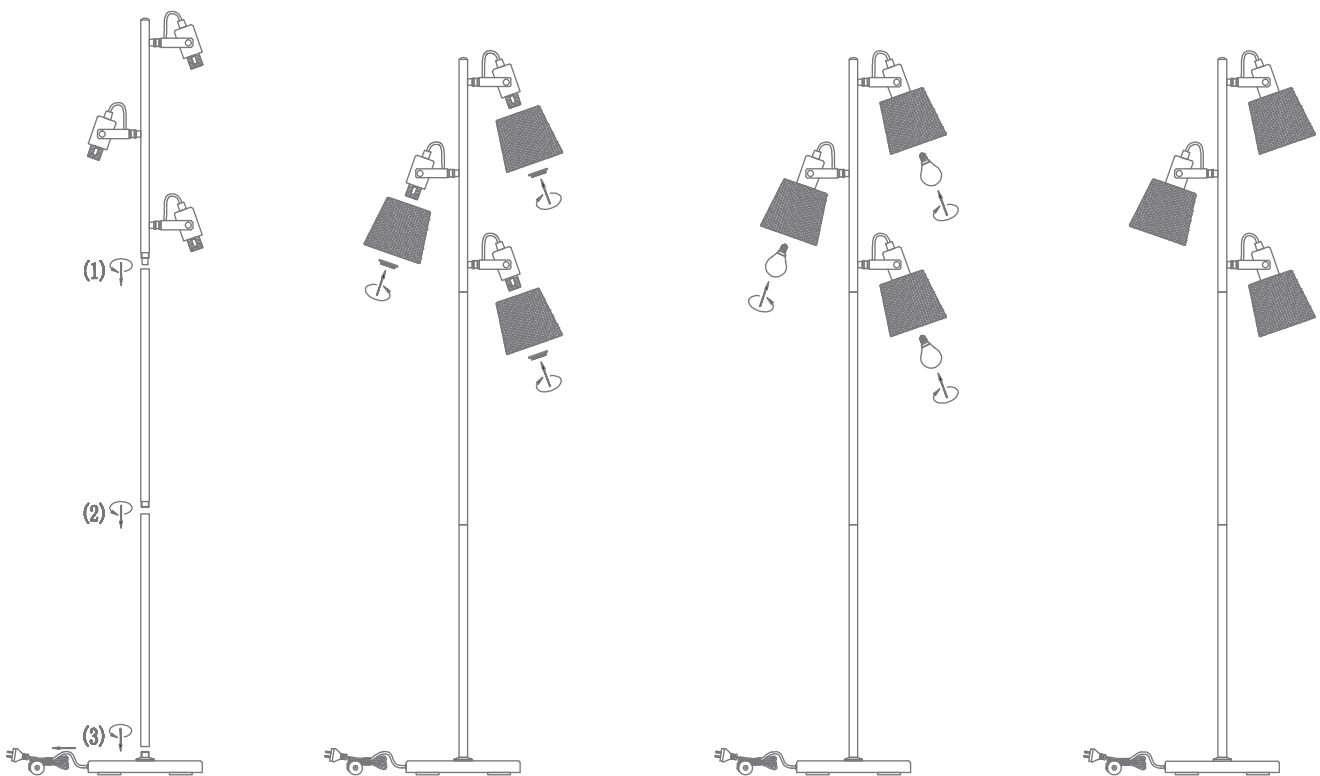

RUSTICA-3FL

Date: 12/2020

Blk	Item No.	Lamp Base
22520	RUSTICA-3FL	E14

Thank you for purchasing your new RUSTICA Floor Lamp, Please take the time to read and understand the instruction sheet below. Failure to do so may void warranty.

Specifications

Voltage:	240V	IP Rating:	20		
Power:	60W Max	Dimmable:	Yes		

Requires: 3 x E14 Lamps (Not Included)

Note: -The lamp must be installed by professional electrician
-Ensure the power supply is switched off before fitting this product