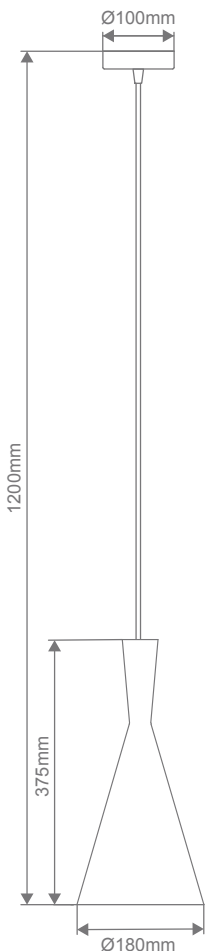

RUBY-185 Metal Pendant

Description

Ruby metal pendant series offers a contemporary minimalist feel, suitable for hallways, breakfast bench, bedrooms, living rooms, as well as cafes and bars. Available with matching suspension, ceiling canopy, and choice of Brushed Brass, Brushed Copper, Brushed Nickel, Matt Black and Satin White shades.

Specification Features

Input Voltage: 240V
 Power (W): Max 60W
 IP rating (IP): 20
Requires: 1xE27 Globe. Not included

Diagrams / Additional

Item No.	Variant	Colour Finish
RUBY-185	31392	Brushed Brass
	31393	Brushed Copper
	31394	Brushed Nickel
	31395	Black
	31396	White