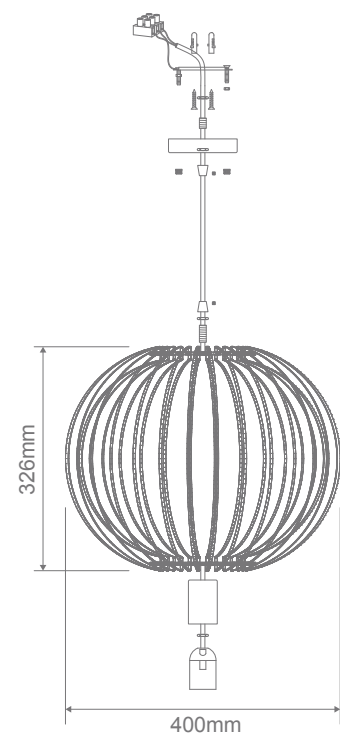

PUFFIN-30 Timber Pendant

Description

Puffin Timber series pendant range offers a very modern and natural feel to most living and entertaining spaces with the open slat design and organic composition. Sizes available in 30cm, 40cm and 60cm diameters. Colours available are painted Black, painted white and stained dark wood. Comes standard with 1.5 metres of cable. Suitable for living, dining, bedrooms, as well as restaurants and Cafes to achieve a contemporary look.

Specification Features

Input Voltage: 240V
Power (W): Max 20W LED
IP rating (IP): 20

Requires: 1xE27 Globe. Not included

Diagrams / Additional

PUFFIN-40 Timber Pendant

Description

Puffin Timber series pendant range offers a very modern and natural feel to most living and entertaining spaces with the open slat design and organic composition. Sizes available in 30cm, 40cm and 60cm diameters. Colours available are painted Black, painted white and stained dark wood. Comes standard with 1.5 metres of cable. Suitable for living, dining, bedrooms, as well as restaurants and Cafes to achieve a contemporary look.

Images pictured with globe (not included)

Order Code: 31020
Product Code: PUFFIN-40-BLK
Colour: Black

Order Code: 31021
Product Code: PUFFIN-40-BRN
Colour: Brown

Order Code: 31022
Product Code: PUFFIN-40-WHT
Colour: White

Specification Features

Input Voltage: 240V
Power (W): Max 20W
IP rating (IP): 20

Requires: 1xE27 Globe. Not included

Diagrams / Additional

PUFFIN-60 Timber Pendant

Description

Puffin Timber series pendant range offers a very modern and natural feel to most living and entertaining spaces with the open slat design and organic composition. Sizes available in 30cm, 40cm and 60cm diameters. Colours available are painted Black, painted white and stained dark wood. Comes standard with 1.5 metres of cable. Suitable for living, dining, bedrooms, as well as restaurants and Cafes to achieve a contemporary look.