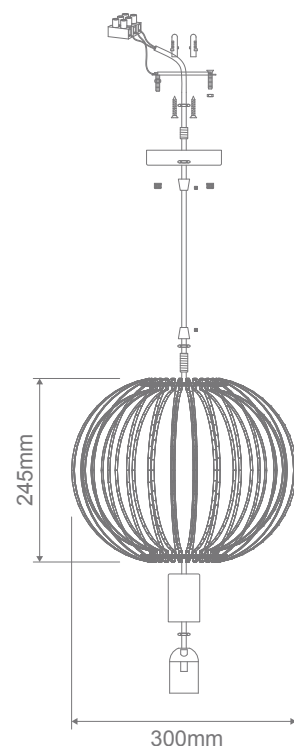

PUFFIN-30 Timber Pendant

Description

Puffin Timber series pendant range offers a very modern and natural feel to most living and entertaining spaces with the open slat design and organic composition. Sizes available in 30cm, 40cm and 60cm diameters. Colours available are painted Black, painted white and stained dark wood. Comes standard with 1.5 metres of cable. Suitable for living, dining, bedrooms, as well as restaurants and Cafes to achieve a contemporary look.

Images pictured with globe (not included)

Order Code: 31015
Product Code: PUFFIN-30-BLK
Colour: Black

Order Code: 31016
Product Code: PUFFIN-30-BRN
Colour: Brown

Order Code: 31017
Product Code: PUFFIN-30-WHT
Colour: White

Specification Features

Input Voltage: 240V
Power (W): Max 20W LED
IP rating (IP): 20

Requires: 1xE27 Globe. Not included

Diagrams / Additional

PUFFIN-40 Timber Pendant

Description

Puffin Timber series pendant range offers a very modern and natural feel to most living and entertaining spaces with the open slat design and organic composition. Sizes available in 30cm, 40cm and 60cm diameters. Colours available are painted Black, painted white and stained dark wood. Comes standard with 1.5 metres of cable. Suitable for living, dining, bedrooms, as well as restaurants and Cafes to achieve a contemporary look.

Specification Features

Input Voltage: 240V
Power (W): Max 20W
IP rating (IP): 20

Requires: 1xE27 Globe. Not included

Diagrams / Additional

PUFFIN-60 Timber Pendant

Description

Puffin Timber series pendant range offers a very modern and natural feel to most living and entertaining spaces with the open slat design and organic composition. Sizes available in 30cm, 40cm and 60cm diameters. Colours available are painted Black, painted white and stained dark wood. Comes standard with 1.5 metres of cable. Suitable for living, dining, bedrooms, as well as restaurants and Cafes to achieve a contemporary look.