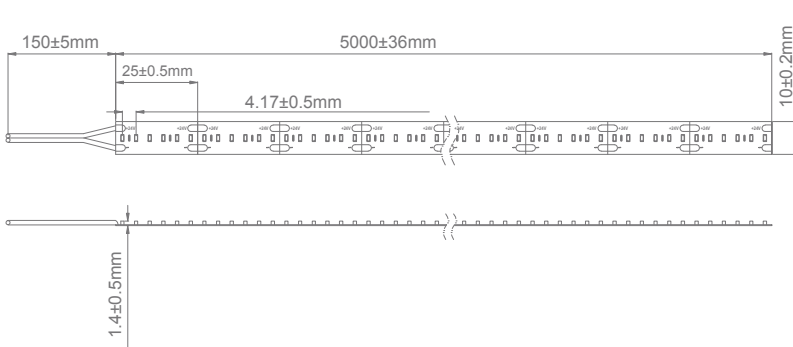

Diagrams / Additional

Item No.	Variant	Colour Temperature
Plex-19.2	20322	2700K
	20323	3000K
	20324	4000K
	20325	5000K