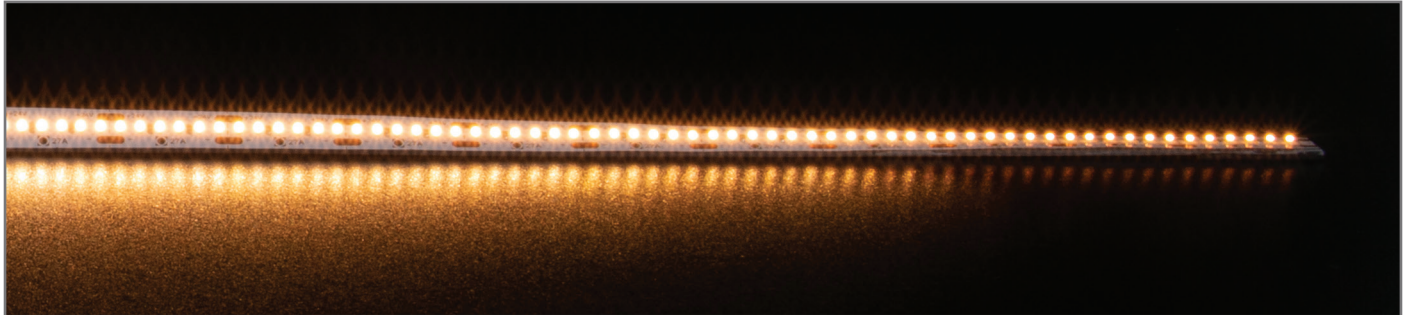

Plex-19.2 LED Striplight

Description

Introducing the brand new professional Plex series of LED strip from Domus Lighting incorporating the latest in LED SMD chip technology. Utilising the brand new CRI90 2110 SMD chip from San'an you can now achieve even smoother seamless linear lighting whilst also providing better torsional, twisting and vibrational characteristics due to the stronger LED frame and soldering points to the PCB board. The Plex series LED Chips have a high CRI 90 and come from a single colour bin allowing you to create endless possibilities for your residential or commercial linear lighting project. Ideal for kitchens, bars, restaurants and all backed by our Domus Lighting 3 year warranty for peace of mind.

Specification Features

Colours:	4 colours
Light Source:	2110 SMD LED
LED Type:	San'an
Colour Temperature:	2700K, 3000K, 4000K, & 5000K
Lumen Output per metre:	1306lm, 1382lm, 1498lm, 1498lm
CRI:	90
Number of LED per metre:	60
Wattage per metre:	19.2W
Input Voltage:	24VDC
Beam angle:	120°
Wiring:	Parallel
IP Rating:	IP20
Cutting Increments/Sections:	25mm
Requires:	24VDC constant voltage driver
Dimmable:	Yes*
IES files:	Yes**