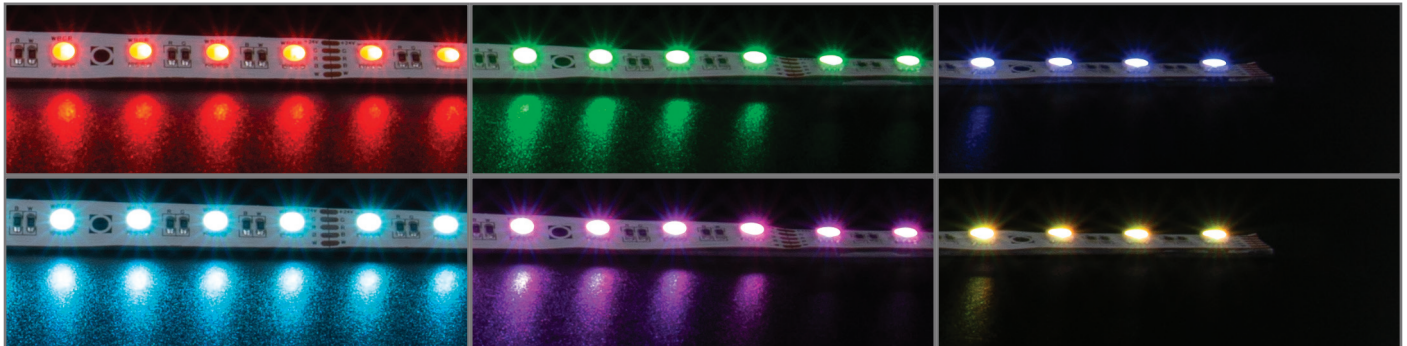

## Plex-19.2-RGBWW LED Striplight

### Description

Introducing the brand new professional Plex series of RGBWW LED strip from Domus Lighting incorporating the latest in LED SMD chip technology. Utilising a RGBWW 4-in-1 5050 SMD chip from San'an you can now achieve endless colour combinations to achieve the perfect look for your residential or commercial linear lighting project ideal for kitchens, bars, restaurants, pelmet lighting and all backed by our Domus Lighting 3 year warranty for peace of mind.

### Specification Features

Colours:	4 colours
Light Source:	5050 SMD LED
LED Type:	San'an
Colour Temperature:	RGB + 3000K
CRI:	80
Number of LED per metre:	60
Wattage per metre:	19.2W
Input Voltage:	24VDC
Beam angle:	120°
Wiring:	Parallel
IP Rating:	IP20
Cutting Increments/Sections:	100mm
Requires:	24VDC constant voltage driver
Dimmable:	Yes*
IES files:	Yes**