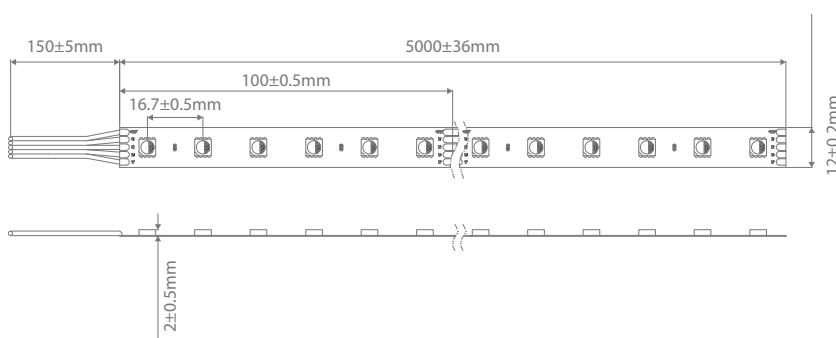

Diagrams / Additional

Item No.	Variant	CCT
Plex-19.2-RGBWW	20327	RGB + 3000K