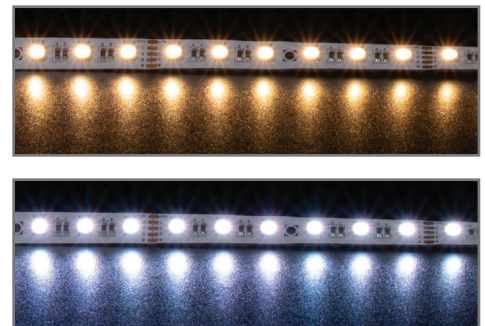

Plex-19.2-RGBWW LED Striplight

Description

Introducing the brand new professional Plex series of RGBWW LED strip from Domus Lighting incorporating the latest in LED SMD chip technology. Utilising a RGBWW 4-in-1 5050 SMD chip from San'an you can now achieve endless colour combinations to achieve the perfect look for your residential or commercial linear lighting project ideal for kitchens, bars, restaurants, pelmet lighting and all backed by our Domus Lighting 3 year warranty for peace of mind.

Specification Features

Colours:	4 colours
Light Source:	5050 SMD LED
LED Type:	San'an
Colour Temperature:	RGB + 3000K
CRI:	80
Number of LED per metre:	60
Wattage per metre:	19.2W
Input Voltage:	24VDC
Beam angle:	120°
Wiring:	Parallel
IP Rating:	IP20
Cutting Increments/Sections:	100mm
Requires:	24VDC constant voltage driver
Dimmable:	Yes*
IES files:	Yes**

* For dimming options please refer to the controller section for further details.
** Available upon request.

Diagrams / Additional

Item No.	Variant	CCT
Plex-19.2-RGBWW	20327	RGB + 3000K