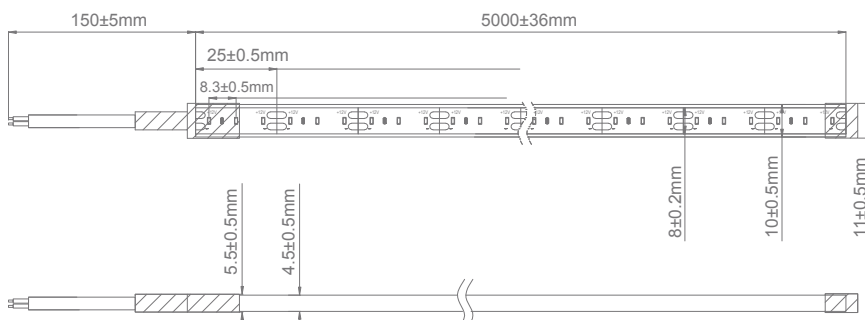

Diagrams / Additional

Item No.	Variant	Colour Temperature
Plex-14.4-IP66	20336	2700K
	20337	3000K
	20338	4000K
	20339	5000K