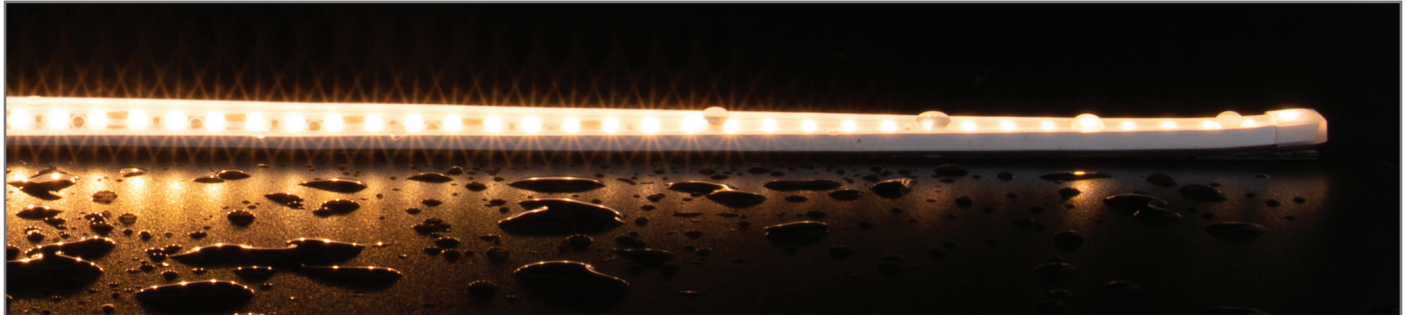

Plex-14.4-IP66 LED Striplight

Description

Introducing the brand new professional Plex-IP66 series of LED strip from Domus Lighting incorporating the latest in LED SMD chip technology. Utilising the brand new CRI90 2110 SMD chip from San'an you can now achieve even smoother seamless linear lighting whilst also providing better torsional, twisting and vibrational characteristics due to the stronger LED frame and soldering points to the PCB board. The Plex series LED Strip range is available in 4 colours and 3 wattages from a single colour bin allowing you to create endless possibilities for your residential or commercial linear lighting project. Ideal for kitchens, bars, restaurants and all backed by our Domus Lighting 3 year warranty for peace of mind.

Specification Features

Colours:	4 colours
Light Source:	2110 SMD LED
LED Type:	San'an
Colour Temperature:	2700K, 3000K, 4000K, & 5000K
Lumen Output per metre:	1036lm, 1100lm, 1180lm, 1180lm
CRI:	90
Number of LED per metre:	120
Wattage per metre:	14.4W
Input Voltage:	12VDC
Beam angle:	120°
Wiring:	Parallel
IP Rating:	IP66
Cutting Increments/Sections:	25mm
Requires:	12VDC constant voltage driver
Dimmable:	Yes*
IES files:	Yes**