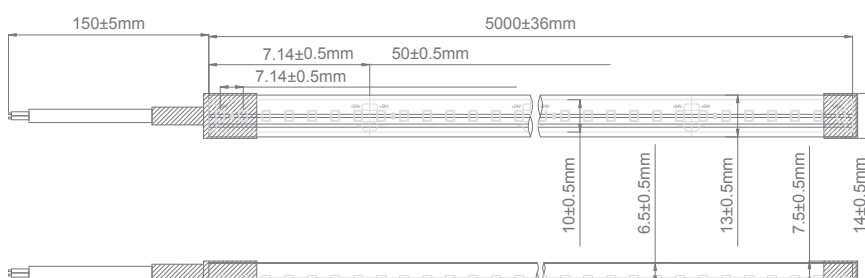

Diagrams / Additional

Item No.	Variant	Colour Temperature
Pleo-14.4-S	20357	3000K
	20358	4000K
	20359	5000K