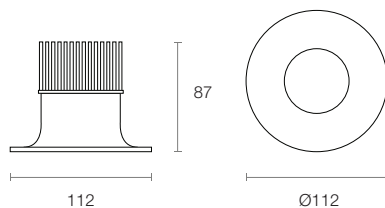

## Physical Characteristics

Trim Colour	White   Black
Dimensions	Ø112 x 87 (H) mm
Spring Height	20 mm
Cutout	Circular 76-92 mm
Weight	315 g

## Dimensions (mm)

## Technical Characteristics

Based on P12KW-940-60D-LT

LED Power	10W
LED Type	COB
Lumen Output	1350 lm
Luminous Flux	1213 lm
Efficacy	101.93 lm/W
Colour Temperature	2700K   3000K   3500K   4000K
Colour Technology	CRI 94+   CRI 98+ Optisolis
Colour Deviation	SDCM ≤ 2
Lifetime	60,000 hours (L80 B10)
Beam Angle	Narrow   Medium   Wide