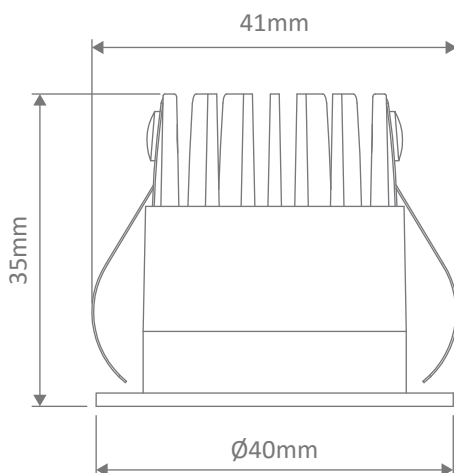

Pocket

LED Recessed Downlight

Description

The POCKET Series is a miniature downlight range that offers a great solution for cabinet lighting, and display lighting, or for applications where a wall wash effect is required. Features include fixed deep set frame or tilt frame, with the choice of a Black or Satin White powder coated finish. Different optic lens diffuser options allow for a 10°, 20° or 40° beam angle effect, and is perfectly matched with the single point COB high performing LED. Suitable for displays, cabinet lighting, and wall washing, or almost any application where discreet highlighting is required. Complete with a micro sized LED driver and flex and plug. Backed by our Three Year Replacement Warranty.

Specification Features

Input Voltage: 240V
 Power (W): 3W
 IP rating (IP): 20
 Lumens (lm): Warm White 3000K - 125lm
 Neutral White 4000K - 125lm
 White 5000K - 125lm
 LED type: COB
 CCT: 3000K - 4000K - 5000K
 CRI: ≥82
 Beam angle (°): 20°
 Dimmable: No
 Lifespan (hrs): 50,000hrs
 Cutout (∅): ∅35mm

Diagrams / Additional

Cutout: ∅35mm

Item No.	Variant	CCT
POCKET-3W-WHT	21170	3000K
	21173	4000K
	21176	5000K
POCKET-3W-BLK	21161	3000K
	21164	4000K
	21167	5000K