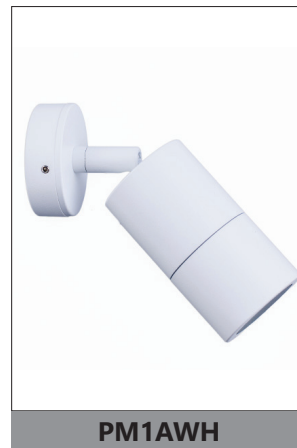

# MR16 EXTERIOR WALL PILLAR LIGHTS (WHITE)

PMUDWH

PM1FWH

PM1AWH

PM2AWH

## PRODUCT FEATURES

- Exterior surface mounted wall pillar spot lights
- Input voltage range: 12-24V
- Material: aluminium
- Colour: white
- Lamp holder: MR16 (Max.20W halogen)
- Globes not included
- Remote control gear required