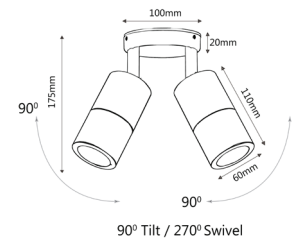

## PRODUCT FEATURES

- Exterior surface mounted wall pillar spot lights
- Input voltage range: 12-24V
- Material: aluminium
- Colour: white
- Lamp holder: MR16 (Max.20W halogen)
- Globes not included
- Remote control gear required

**IP65** Rated     **2YEAR** Replacement Warranty

PART NO.	DESCRIPTION	COLOUR	QTY OF GLOBES	WEIGHT (KG)	BOX (CM)	CARTON QTY
PMUDWH	PILLAR MR16 UP/DN Aluminium WH	POWDER COATED WH	2xMR16	0.58	8.5x9.5x22.5	25
PM1FWH	PILLAR MR16 FIXED Aluminium WH	POWDER COATED WH	1xMR16	0.39	8x10x14	25
PM1AWH	PILLAR MR16 S/ADJ Aluminium WH	POWDER COATED WH	1xMR16	0.42	8x8x19	25
PM2AWH	PILLAR MR16 D/ADJ Aluminium WH	POWDER COATED WH	2xMR16	0.80	12x12x19	10