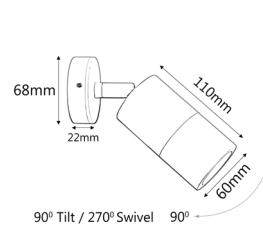

## PRODUCT FEATURES

- Exterior surface mounted wall pillar spot lights
- Input voltage range: 12-24V
- Material: aluminium
- Colour: white
- Lamp holder: MR16 (Max.20W halogen)
- Globes not included
- Remote control gear required

**IP65** Rated     **2YEAR** Replacement Warranty

PART NO.	DESCRIPTION	COLOUR	QTY OF GLOBES	WEIGHT (KG)	BOX (CM)	CARTON QTY
PMUDWH	PILLAR MR16 UP/DN Aluminium WH	POWDER COATED WH	2xMR16	0.58	8.5x9.5x22.5	25
PM1FWH	PILLAR MR16 FIXED Aluminium WH	POWDER COATED WH	1xMR16	0.39	8x10x14	25
PM1AWH	PILLAR MR16 S/ADJ Aluminium WH	POWDER COATED WH	1xMR16	0.42	8x8x19	25
PM2AWH	PILLAR MR16 D/ADJ Aluminium WH	POWDER COATED WH	2xMR16	0.80	12x12x19	10