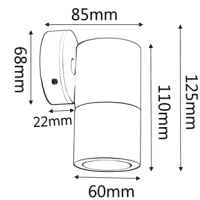

## PRODUCT FEATURES

- Exterior surface mounted wall pillar spot lights
- Input voltage range: 12-24V
- Material: aluminium
- Colour: white
- Lamp holder: MR16 (Max.20W halogen)
- Globes not included
- Remote control gear required

**IP65** Rated     **2YEAR** Replacement Warranty

PART NO.	DESCRIPTION	COLOUR	QTY OF GLOBES	WEIGHT (KG)	BOX (CM)	CARTON QTY
PMUDWH	PILLAR MR16 UP/DN Aluminium WH	POWDER COATED WH	2xMR16	0.58	8.5x9.5x22.5	25
PM1FWH	PILLAR MR16 FIXED Aluminium WH	POWDER COATED WH	1xMR16	0.39	8x10x14	25
PM1AWH	PILLAR MR16 S/ADJ Aluminium WH	POWDER COATED WH	1xMR16	0.42	8x8x19	25
PM2AWH	PILLAR MR16 D/ADJ Aluminium WH	POWDER COATED WH	2xMR16	0.80	12x12x19	10