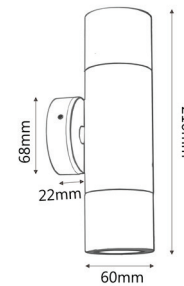

## PRODUCT FEATURES

- Exterior surface mounted wall pillar spot lights
- Input voltage range: 12-24V
- Material: aluminium
- Colour: white
- Lamp holder: MR16 (Max.20W halogen)
- Globes not included
- Remote control gear required

**IP65** Rated     **2YEAR** Replacement Warranty

PART NO.	DESCRIPTION	COLOUR	QTY OF GLOBES	WEIGHT (KG)	BOX (CM)	CARTON QTY
PMUDWH	PILLAR MR16 UP/DN Aluminium WH	POWDER COATED WH	2xMR16	0.58	8.5x9.5x22.5	25
PM1FWH	PILLAR MR16 FIXED Aluminium WH	POWDER COATED WH	1xMR16	0.39	8x10x14	25
PM1AWH	PILLAR MR16 S/ADJ Aluminium WH	POWDER COATED WH	1xMR16	0.42	8x8x19	25
PM2AWH	PILLAR MR16 D/ADJ Aluminium WH	POWDER COATED WH	2xMR16	0.80	12x12x19	10