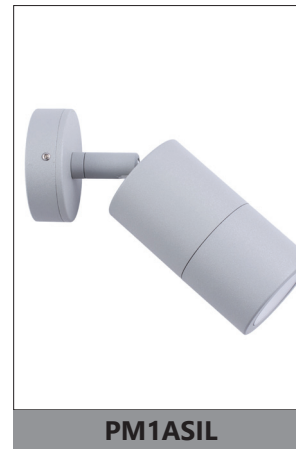

MR16 EXTERIOR WALL PILLAR LIGHTS (Matt Grey)

PRODUCT FEATURES

- GU10 exterior wall pillar spot lights
- Input voltage range: 12-24V
- Material: matt grey powder coated aluminium
- Lamp holder: MR16 (Max 20W halogen globes)
- Globes not included
- IP rating: IP65
- Remote control gear required

IP65 Rated	2YEAR Replacement Warranty
----------------------	---

PART NO.	DESCRIPTION	COLOUR	QTY OF GLOBES	WEIGHT (KG)	BOX (CM)	CARTON QTY
PMUDSIL	PILLAR MR16 UP/DN Aluminium matt grey	POWDER COATED MATT GREY	2xMR16	0.58	8.5x9.5x22.5	25
PM1FSIL	PILLAR MR16 FIXED Aluminium matt grey	POWDER COATED MATT GREY	1xMR16	0.39	8x10x14	25
PM1ASIL	PILLAR MR16 S/ADJ Aluminium matt grey	POWDER COATED MATT GREY	1xMR16	0.42	8x8x19	25
PM2ASIL	PILLAR MR16 D/ADJ Aluminium matt grey	POWDER COATED MATT GREY	2xMR16	0.80	12x12x19	10