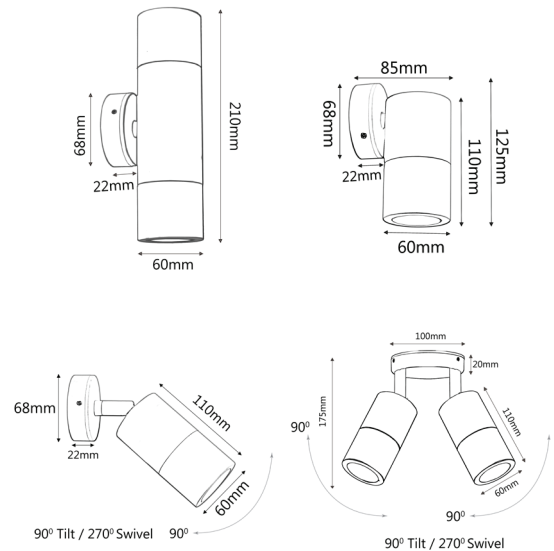

MR16 EXTERIOR WALL PILLAR LIGHTS (Matt Grey)

PRODUCT FEATURES

- GU10 exterior wall pillar spot lights
- Input voltage range: 12-24V
- Material: matt grey powder coated aluminium
- Lamp holder: MR16 (Max 20W halogen globes)
- Globes not included
- IP rating: IP65
- Remote control gear required

IP65 Rated	2YEAR Replacement Warranty
----------------------	---

PART NO.	DESCRIPTION	COLOUR	QTY OF GLOBES	WEIGHT (KG)	BOX (CM)	CARTON QTY
PMUDSIL	PILLAR MR16 UP/DN Aluminium matt grey	POWDER COATED MATT GREY	2xMR16	0.58	8.5x9.5x22.5	25
PM1FSIL	PILLAR MR16 FIXED Aluminium matt grey	POWDER COATED MATT GREY	1xMR16	0.39	8x10x14	25
PM1ASIL	PILLAR MR16 S/ADJ Aluminium matt grey	POWDER COATED MATT GREY	1xMR16	0.42	8x8x19	25
PM2ASIL	PILLAR MR16 D/ADJ Aluminium matt grey	POWDER COATED MATT GREY	2xMR16	0.80	12x12x19	10