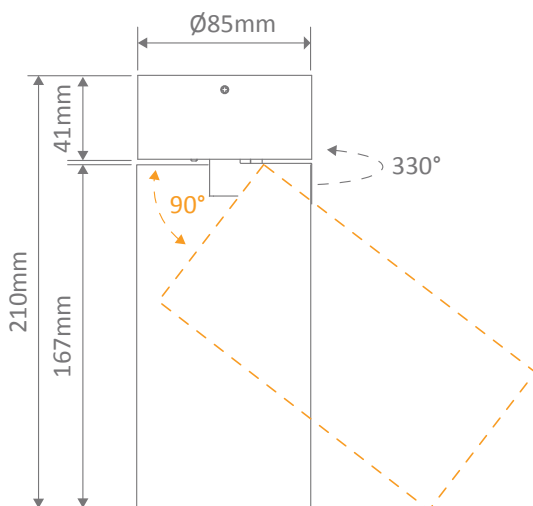

Diagrams / Additional

Item No.	Variant	Colour Temperature
PISTOL-25-BLK	20638	3000K
	20639	4000K
	20640	5000K
PISTOL-25-WHT	20641	3000K
	20642	4000K
	20643	5000K