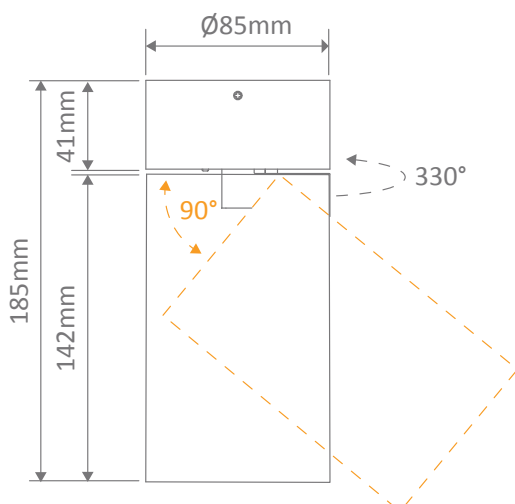

Diagrams / Additional

Item No.	Variant	Colour Temperature
PISTOL-15-BLK	20632	3000K
	20633	4000K
	20634	5000K
PISTOL-15-WHT	20635	3000K
	20636	4000K
	20637	5000K