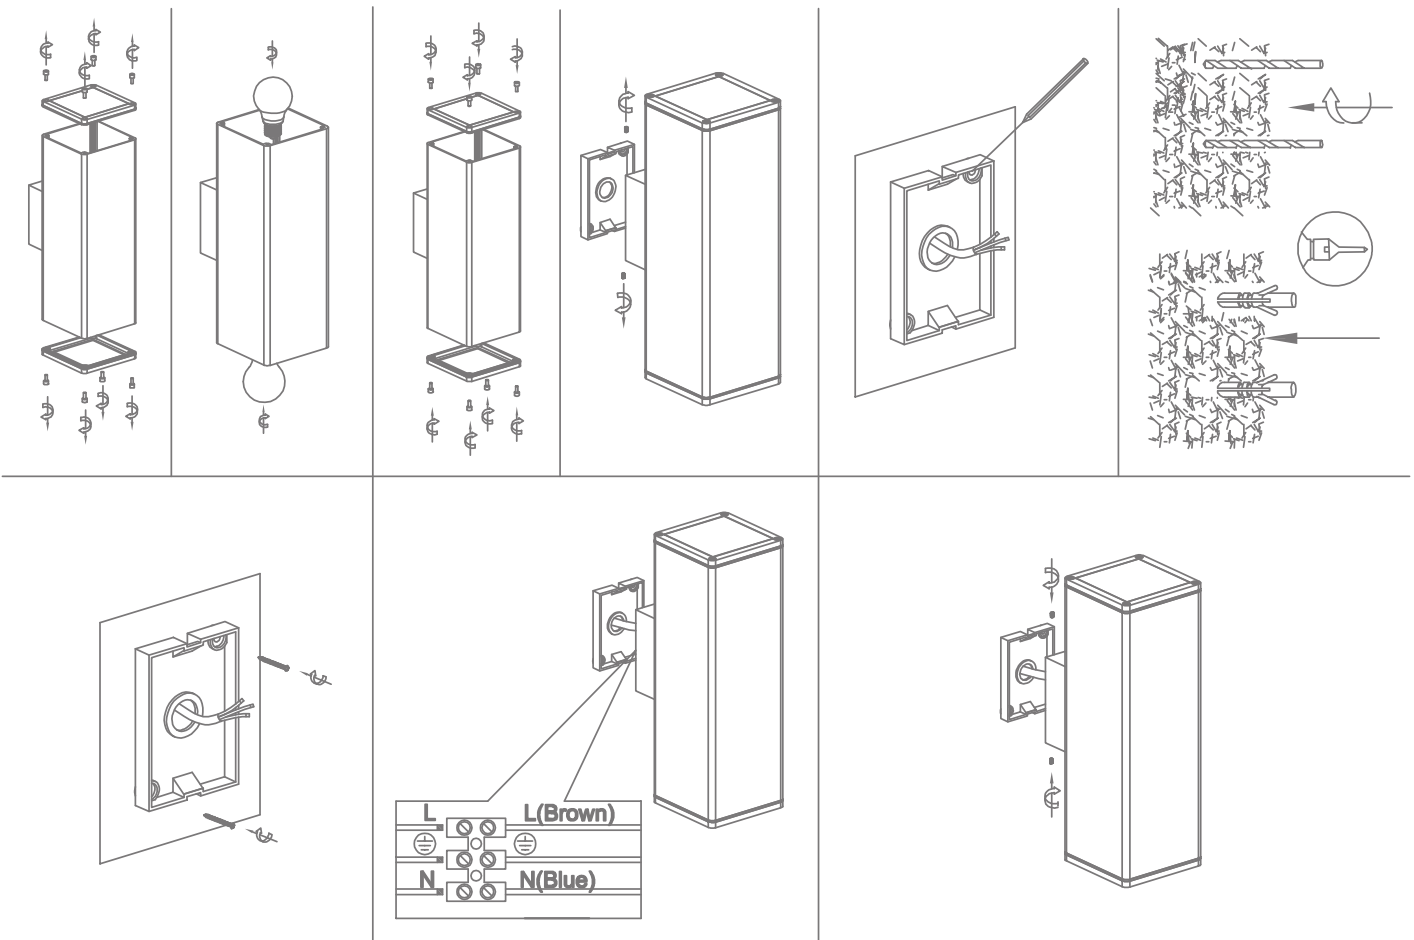

### PIPER-2-SQUARE

Date: 10/2020

Variant	Item No.	Description
49226	PIPER-2-SQR-BLK	LED Wall Light, requires PAR30 Lamp. Black finish
49230	PIPER-2-SQR-DGR	LED Wall Light, requires PAR30 Lamp. Dark grey finish
49238	PIPER-2-SQR-WHT	LED Wall Light, requires PAR30 Lamp. Satin white finish

Thank you for purchasing your new LED PIPER-2-SQR, Please take the time to read and understand the instruction sheet below. Failure to do so may void warranty.

### Specifications

Voltage:	240V	Power:	2x10-20W	IP Rating:	IP65
CRI:	≥80	Requires:	PAR30		

**Note:** -The lamp must be installed by professional electrician  
-Ensure the power supply is switched off before fitting this product