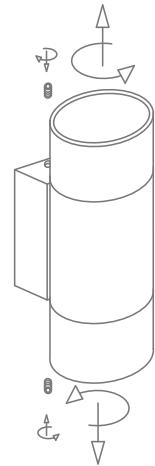

PIPER-2-ROUND

Date: 10/2020

Variant	Item No.	Description
49210	PIPER-2-RND-BLK	LED Wall Light, requires PAR30 Lamp. Black finish
49214	PIPER-2-RND-DGR	LED Wall Light, requires PAR30 Lamp. Dark grey finish
49222	PIPER-2-RND-WHT	LED Wall Light, requires PAR30 Lamp. Satin white finish

Thank you for purchasing your new LED PIPER-2-RND, Please take the time to read and understand the instruction sheet below. Failure to do so may void warranty.

Specifications

Voltage:	240V	Power:	2x10-20W	IP Rating:	IP65
CRI:	≥80	Requires:	PAR30		

Note: -The lamp must be installed by professional electrician
-Ensure the power supply is switched off before fitting this product

-Do not touch the lamp when in use
-Keep away from hot steam and corrosive gas