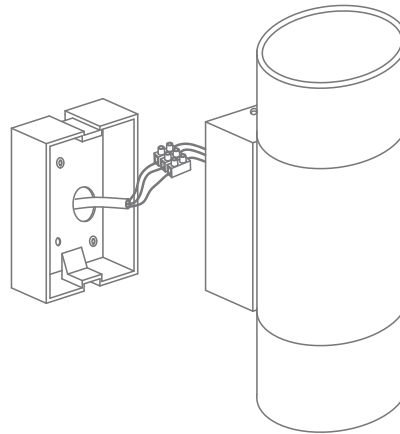

### PIPER-2-ROUND

Date: 10/2020

Variant	Item No.	Description
49210	PIPER-2-RND-BLK	LED Wall Light, requires PAR30 Lamp. Black finish
49214	PIPER-2-RND-DGR	LED Wall Light, requires PAR30 Lamp. Dark grey finish
49222	PIPER-2-RND-WHT	LED Wall Light, requires PAR30 Lamp. Satin white finish

### Specifications

Voltage:	240V	Power:	2x10-20W	IP Rating:	IP65
CRI:	≥80	Requires:	PAR30		

**Note:** -The lamp must be installed by professional electrician  
-Ensure the power supply is switched off before fitting this product