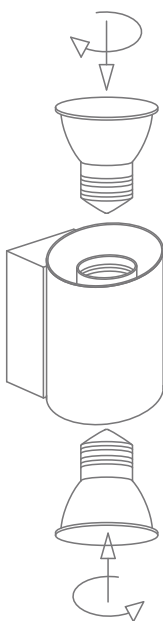

PIPER-2-ROUND

Date: 10/2020

Variant	Item No.	Description
49210	PIPER-2-RND-BLK	LED Wall Light, requires PAR30 Lamp. Black finish
49214	PIPER-2-RND-DGR	LED Wall Light, requires PAR30 Lamp. Dark grey finish
49222	PIPER-2-RND-WHT	LED Wall Light, requires PAR30 Lamp. Satin white finish

Thank you for purchasing your new LED PIPER-2-RND, Please take the time to read and understand the instruction sheet below. Failure to do so may void warranty.

Specifications

Voltage:	240V	Power:	2x10-20W	IP Rating:	IP65
CRI:	≥80	Requires:	PAR30		

Note: -The lamp must be installed by professional electrician
-Ensure the power supply is switched off before fitting this product

-Do not touch the lamp when in use
-Keep away from hot steam and corrosive gas