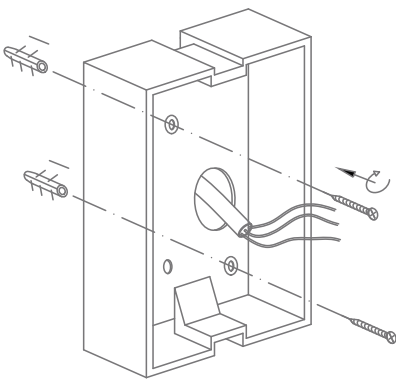

### PIPER-2-ROUND

Date: 10/2020

Variant	Item No.	Description
49210	PIPER-2-RND-BLK	LED Wall Light, requires PAR30 Lamp. Black finish
49214	PIPER-2-RND-DGR	LED Wall Light, requires PAR30 Lamp. Dark grey finish
49222	PIPER-2-RND-WHT	LED Wall Light, requires PAR30 Lamp. Satin white finish

### Specifications

Voltage:	240V	Power:	2x10-20W	IP Rating:	IP65
CRI:	≥80	Requires:	PAR30		

**Note:** -The lamp must be installed by professional electrician  
-Ensure the power supply is switched off before fitting this product