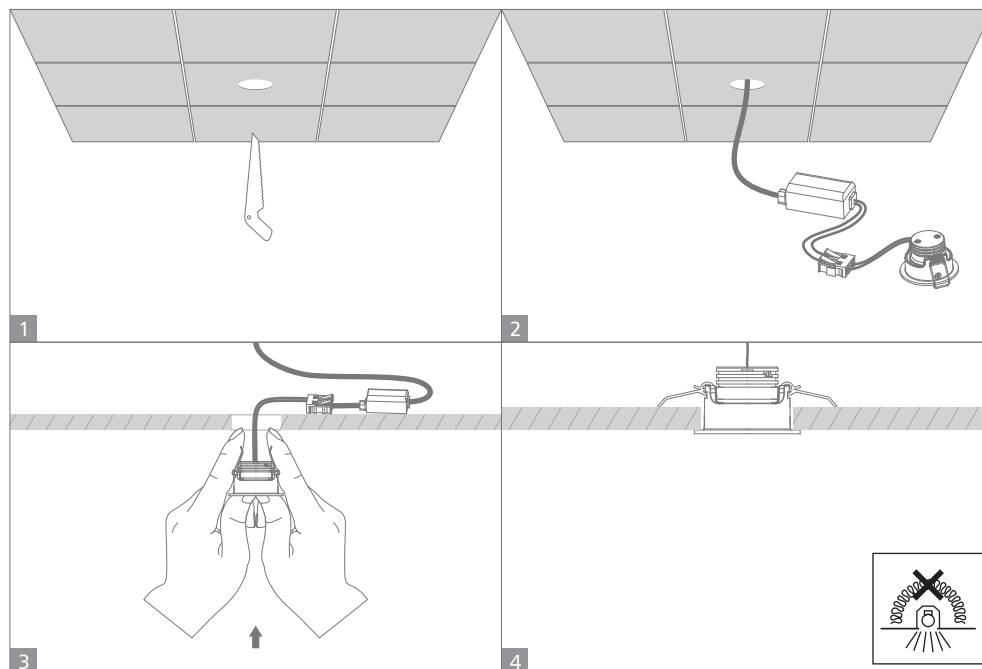

### Pico 3 Tilt

Variants		Item No.	Colour Temp
Blk	Wht		
21577	21578	PICO-3-TILT	TRIO

Thank you for purchasing your new PICO-3-TILT Downlight, Please take the time to read and understand the instruction sheet below. Failure to do so may void warranty.

### Specifications

Voltage:	240V	Lumen (±5%):	Warm White 3000K - 180lm Neutral White 4000K - 210lm White 5700K - 210lm	Dimmable:	Yes
Power:	3W	Beam Angle:	24°	CRI:	≥90
IP Rating:	40	CCT:	3000K - 4000K - 5700K (Switchable)	Lifespan:	50,000hrs

*Black model is 10% lower in lumen output compared to the white model.*

**Note:** -The lamp must be installed by professional electrician  
-Ensure the power supply is switched off before fitting this product