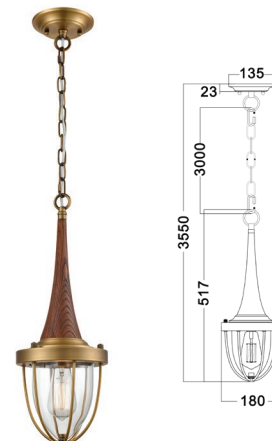

PENDOLO SERIES

Interior E27 Pendant Lights

Product Features:

- Material: iron & wood
- Lamp holder: 1xE27 (Max.60W hal)
- Globe not included
- For indoor use only

Part No.	PENDOLO1
Description	PENDANT ES X 1 Weathered Charcoal Hardware with washed wood and clear glass
Material	iron, wood
Lamp Holder	1XE27 (Max.60W HAL)
Dimensions	Ø180 x H 517mm
Suspension	3m chain & clear cable
Canopy Size	Ø135x23mm
Weight	3.2kg
Box	44x42x26cm
Carton QTY	1/1

Part No.	PENDOLO2
Description	PENDANT ES X 1 Satin Brass Hardware with dark wood and clear glass
Material	iron, wood
Lamp Holder	1XE27 (Max.60W HAL)
Dimensions	Ø180 x H 517mm
Suspension	3m chain & clear cable
Canopy Size	Ø135x23mm
Weight	3.2kg
Box	44x42x26cm
Carton QTY	1/1