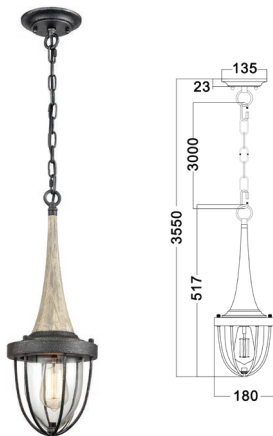

PENDOLO SERIES

Interior E27 Pendant Lights

Product Features:

- Material: iron & wood
- Lamp holder: 1xE27 (Max.60W hal)
- Globe not included
- For indoor use only

Part No.	PENDOLO1
Description	PENDANT ES X 1 Weathered Charcoal Hardware with washed wood and clear glass
Material	iron, wood
Lamp Holder	1XE27 (Max.60W HAL)
Dimensions	Ø180 x H 517mm
Suspension	3m chain & clear cable
Canopy Size	Ø135x23mm
Weight	3.2kg
Box	44x42x26cm
Carton QTY	1/1

Part No.	PENDOLO2
Description	PENDANT ES X 1 Satin Brass Hardware with dark wood and clear glass
Material	iron, wood
Lamp Holder	1XE27 (Max.60W HAL)
Dimensions	Ø180 x H 517mm
Suspension	3m chain & clear cable
Canopy Size	Ø135x23mm
Weight	3.2kg
Box	44x42x26cm
Carton QTY	1/1