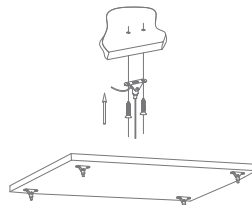

Suspending: Mounting clips and suspension kits are required - (sold separately)

Recessed into ceiling

1. Remove ceiling plaster tile.

2. Connect power supply.

3. Fix the panel light into the right place.

4. Stabilise the panel.

Suspending

1. Fix the anchor into target place on the ceiling.

2. Fix the installation mount on the ceiling with plastic anchor.

2. Hang the panel to ceiling with suspended installation kits.

3. Adjust the length of steel wire. Connect the power supply.

Surface Mounted

1. Fix the frame onto the ceiling except plaster ceiling.

2. Insert plug of panel into mains socket.

3. Slightly tilt and insert the panel into one side of the frame

4. Move the panel into the other side of the frame