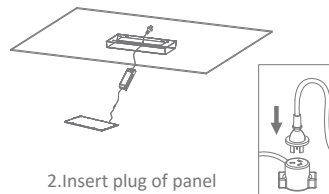

Suspending: Mounting clips and suspension kits are required - (sold separately)

Recessed into ceiling

1. Remove ceiling plaster tile.

2. Connect power supply.

3. Fix the panel light into the right place.

4. Stabilise the panel.

Suspending

1. Fix the anchor into target place on the ceiling.

2. Fix the installation mount on the ceiling with plastic anchor.

2. Hang the panel to ceiling with suspended installation kits.

3. Adjust the length of steel wire. Connect the power supply.

Surface Mounted

1. Fix the frame onto the ceiling except plaster ceiling.

2. Insert plug of panel into mains socket.

3. Slightly tilt and insert the panel into one side of the frame

4. Move the panel into the other side of the frame