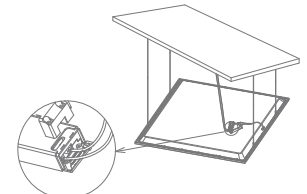

Suspending: Mounting clips and suspension kits are required - (sold separately)

Recessed into ceiling

1. Remove ceiling plaster tile.

2. Connect power supply.

3. Fix the panel light into the right place.

4. Stabilise the panel.

Suspending

1. Fix the anchor into target place on the ceiling.

2. Fix the installation mount on the ceiling with plastic anchor.

2. Hang the panel to ceiling with suspended installation kits.

3. Adjust the length of steel wire. Connect the power supply.

Surface Mounted

1. Fix the frame onto the ceiling except plaster ceiling.

2. Insert plug of panel into mains socket.

3. Slightly tilt and insert the panel into one side of the frame

4. Move the panel into the other side of the frame