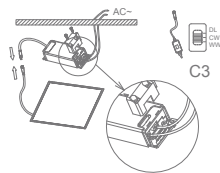

Suspending: Mounting clips and suspension kits are required - (sold separately)

Recessed into ceiling

1. Remove ceiling plaster tile.

2. Connect power supply.

3. Fix the panel light into the right place.

4. Stabilise the panel.

Surface Mounted

1. Fix the frame onto the ceiling except plaster ceiling.

2. Insert plug of panel into mains socket.

3. Slightly tilt and insert the panel into one side of the frame

4. Move the panel into the other side of the frame