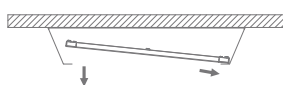

Suspending

1. Fix the anchor into target place on the ceiling.

2. Fix the installation mount on the ceiling with plastic anchor.

2. Hang the panel to ceiling with suspended installation kits.

3. Adjust the length of steel wire. Connect the power supply.

Surface Mounted

1. Fix the frame onto the ceiling except plaster ceiling.

2. Insert plug of panel into mains socket.

3. Slightly tilt and insert the panel into one side of the frame

4. Move the panel into the other side of the frame