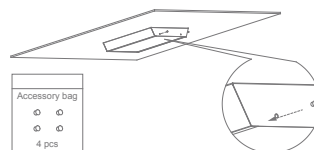

Suspending

1. Fix the anchor into target place on the ceiling.

2. Fix the installation mount on the ceiling with plastic anchor.

2. Hang the panel to ceiling with suspended installation kits.

3. Adjust the length of steel wire. Connect the power supply.

Surface Mounted

1. Fix the frame onto the ceiling except plaster ceiling.

2. Insert plug of panel into mains socket.

3. Slightly tilt and insert the panel into one side of the frame

4. Move the panel into the other side of the frame