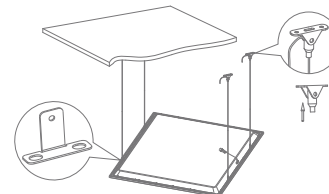

Suspending: Mounting clips and suspension kits are required - (sold separately)

Recessed into ceiling

1. Remove ceiling plaster tile.

2. Connect power supply.

3. Fix the panel light into the right place.

4. Stabilise the panel.

Suspending

1. Fix the anchor into target place on the ceiling.

2. Fix the installation mount on the ceiling with plastic anchor.

2. Hang the panel to ceiling with suspended installation kits.

3. Adjust the length of steel wire. Connect the power supply.

Surface Mounted

1. Fix the frame onto the ceiling except plaster ceiling.

2. Insert plug of panel into mains socket.

3. Slightly tilt and insert the panel into one side of the frame

4. Move the panel into the other side of the frame