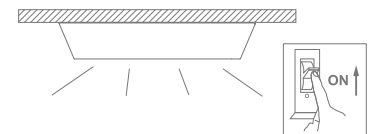

Suspending

1. Fix the anchor into target place on the ceiling.

2. Fix the installation mount on the ceiling with plastic anchor.

2. Hang the panel to ceiling with suspended installation kits.

3. Adjust the length of steel wire. Connect the power supply.

Surface Mounted

1. Fix the frame onto the ceiling except plaster ceiling.

2. Insert plug of panel into mains socket.

3. Slightly tilt and insert the panel into one side of the frame

4. Move the panel into the other side of the frame

5. Insert the plastic plugs into the 4 holes to keep the panel stable.

6. Turn on the main power supply

Note: -The lamp must be installed by professional electrician
-Ensure the power supply is switched off before fitting this product