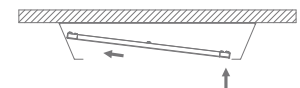

Suspending

1. Fix the anchor into target place on the ceiling.

2. Fix the installation mount on the ceiling with plastic anchor.

2. Hang the panel to ceiling with suspended installation kits.

3. Adjust the length of steel wire. Connect the power supply.

Surface Mounted

1. Fix the frame onto the ceiling except plaster ceiling.

2. Insert plug of panel into mains socket.

3. Slightly tilt and insert the panel into one side of the frame

4. Move the panel into the other side of the frame