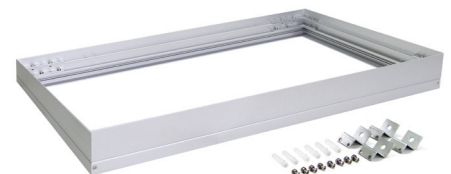

PANEL-306 WHT TRIO

Panel Light

Description

25W LED Panel light. White frame, opal diffuser. These are ideal as ceiling light for T-BAR ceilings, or by using a plaster recessed frame, ideal as a kitchen light, laundry light, etc. Now with TRIO, the added option of changing the colour temperature output of the panel with a dip switch function attached to the cable of the fitting.

Specification Features

| | |
|-----------------|--|
| Input Voltage: | 240VAC |
| Power (W): | 25W |
| IP rating (IP): | 44 |
| Lumens (lm): | Warm White 3000K - 2200lm Neutral White 4000K - 2300lm White 5700K - 2350lm |
| LED type: | High efficiency SMD LED |
| CCT: | 3000K - 4000K - 5700K (Switchable) |
| CRI: | ≥80 |
| Dimmable: | No |
| Mounting Type: | Recessed into standard grid ceiling or via optional plaster trim kit for plaster board ceilings or via optional wire suspended or surface mounted kit. |
| Lifespan (hrs): | 40,000hrs |
| Dimensions: | (L) 595mm x (W) 295mm x (H) 10mm |

**DISCLAIMER: Please note our Three Year Warranty does not cover discolouration of the diffuser. Please see Instruction Manual for further details.*

Order Code: 17607
Product Code: PANEL-306-WHT-TRIO
Colour: White frame - 3000K-4000K-5700K (Switchable)

LED Panel Trim (Recessed Plaster Frame)

Product code: TRIM306-W
Order code: 19325

LED Panel Frame (Surface Mount Frame)

Product code: SM-KIT306-A
Order code: 19329
Colour: Aluminium Anodised

Product code: SM-KIT306-W
Order code: 19333
Colour: Satin White