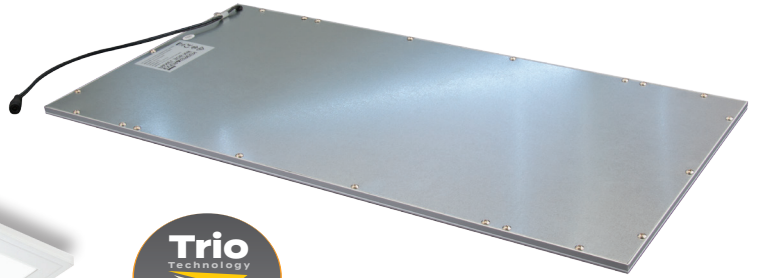

PANEL-306 WHT TRIO

Panel Light

Description

25W LED Panel light. White frame, opal diffuser. These are ideal as ceiling light for T-BAR ceilings, or by using a plaster recessed frame, ideal as a kitchen light, laundry light, etc. Now with TRIO, the added option of changing the colour temperature output of the panel with a dip switch function attached to the cable of the fitting.

Specification Features

| | |
|-----------------|--|
| Input Voltage: | 240VAC |
| Power (W): | 25W |
| IP rating (IP): | 44 |
| Lumens (lm): | Warm White 3000K - 2200lm Neutral White 4000K - 2300lm White 5700K - 2350lm |
| LED type: | High efficiency SMD LED |
| CCT: | 3000K - 4000K - 5700K (Switchable) |
| CRI: | ≥80 |
| Dimmable: | No |
| Mounting Type: | Recessed into standard grid ceiling or via optional plaster trim kit for plaster board ceilings or via optional wire suspended or surface mounted kit. |
| Lifespan (hrs): | 40,000hrs |
| Dimensions: | (L) 595mm x (W) 295mm x (H) 10mm |

**DISCLAIMER: Please note our Three Year Warranty does not cover discolouration of the diffuser. Please see Instruction Manual for further details.*

Order Code: 17607
Product Code: PANEL-306-WHT-TRIO
Colour: White frame - 3000K-4000K-5700K (Switchable)

LED Panel Trim (Recessed Plaster Frame)

Product code: TRIM306-W
Order code: 19325

LED Panel Frame (Surface Mount Frame)

Product code: SM-KIT306-A
Order code: 19329
Colour: Aluminium Anodised

Product code: SM-KIT306-W
Order code: 19333
Colour: Satin White