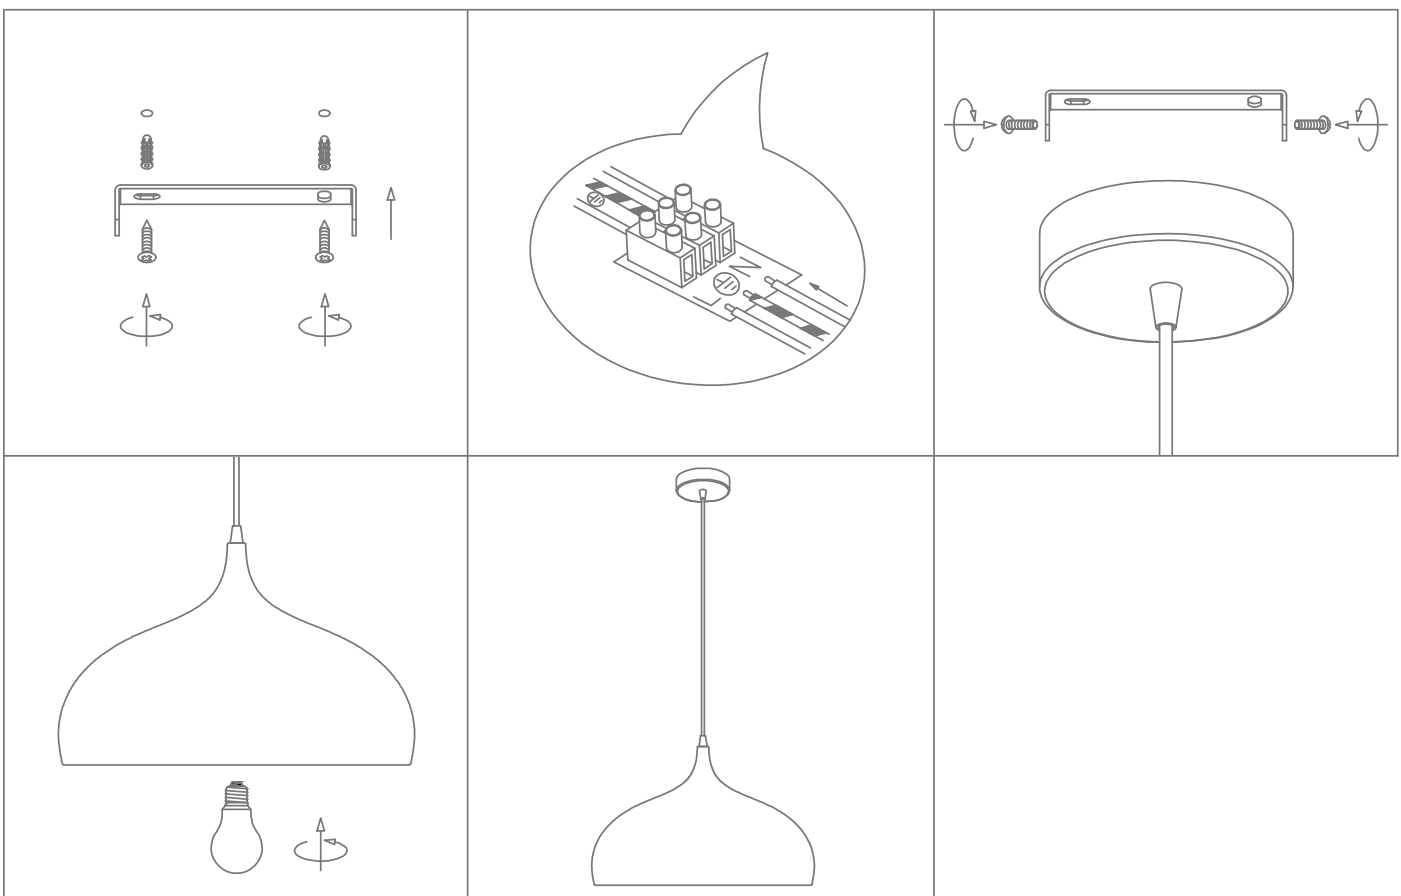

### NOVA-420

June 16, 2023 3:05 PM

Variant	Item No.	Description
31430	NOVA-420-BRS	E27 brushed brass, metal pendant
31431	NOVA-420-COP	E27 brushed copper, metal pendant
31432	NOVA-420-NKL	E27 brushed nickel, metal pendant
31433	NOVA-420-BLK	E27 black, metal pendant
31434	NOVA-420-WHT	E27 white, metal pendant

### Specifications

Voltage:	240V	Power:	60W	IP Rating:	IP20
----------	------	--------	-----	------------	------

Requires: E27 lamp, not included.

**Note:** -The pendant must be installed by professional electrician  
-Ensure the power supply is switched off before fitting this product