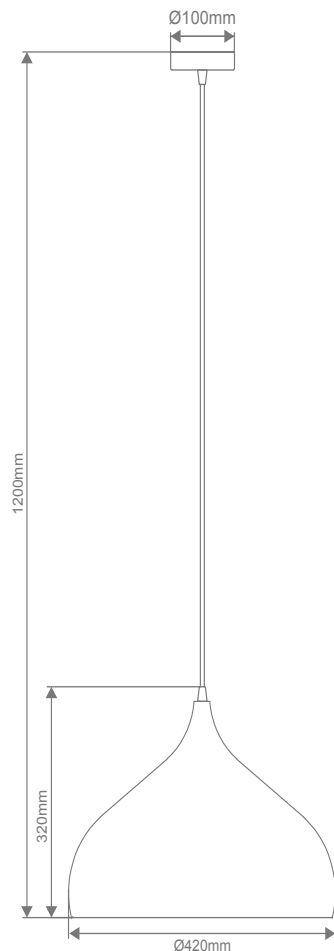

### Specification Features

Input Voltage: 240V  
Power (W): Max 60W  
IP rating (IP): 20

*Requires: 1xE27 Globe. Not included*

### Diagrams / Additional

Item No.	Variant	Colour Finish
NOVA-420	31430	Brushed Brass
	31431	Brushed Copper
	31432	Brushed Nickel
	31433	Black
	31434	White