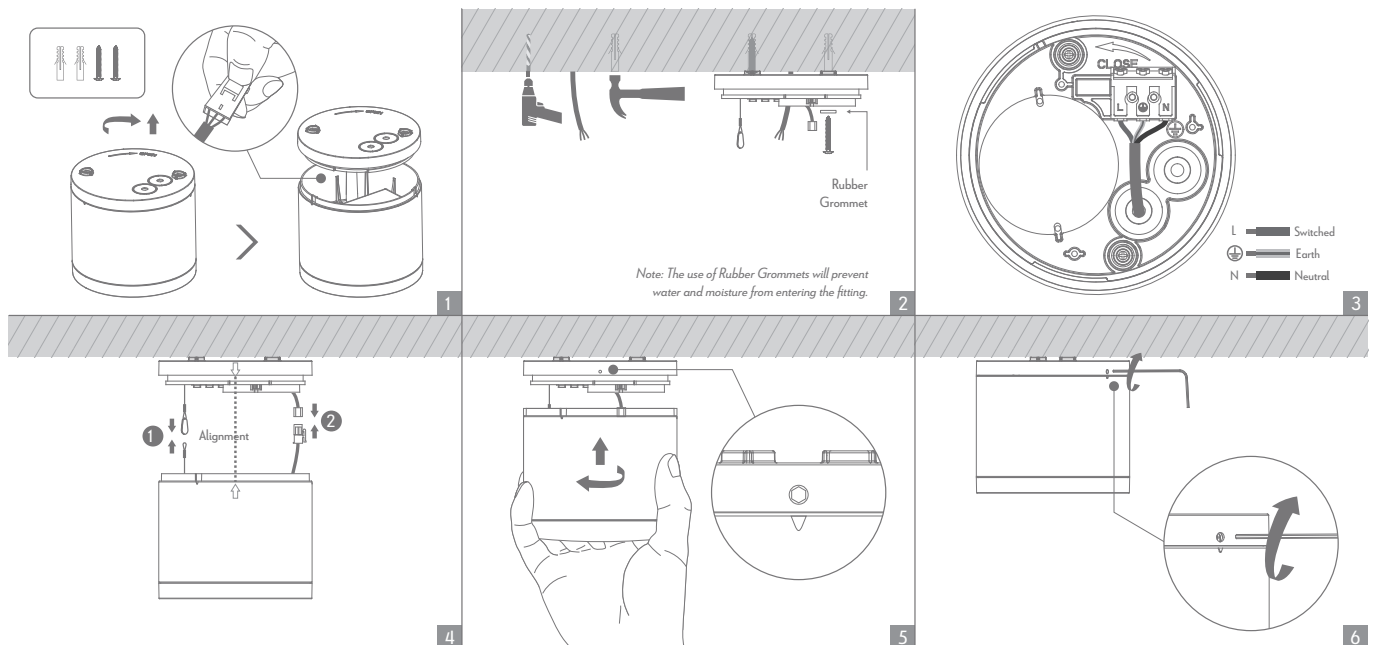

NEO-PRO-35-SM

Variants		Item No.	Colour Temp
Blk	Wht		
20894	20895	NEO-PRO-35-SM	TRIO

Thank you for purchasing your new NEO-PRO-35 surface mounted downlight, Please take the time to read and understand the instruction sheet below. Failure to do so may void warranty.

Specifications

Voltage:	240V	Lumen ($\pm 5\%$):	Warm White 3000K - 3000Lm Neutral White 4000K - 3200Lm White 5700K - 3100Lm	Dimmable:	Yes*
Power:	35W	Beam Angle:	75°	IP Rating:	65**
CRI:	≥ 90	CCT:	3000K - 4000K - 5700K	Lifespan:	50,000hrs

*Fully dimmable with suitable dimmers.

**IP65 from front only.

Note: -The lamp must be installed by professional electrician
-Ensure the power supply is switched off before fitting this product

-Do not touch the lamp when in use
-Keep away from hot steam and corrosive gas