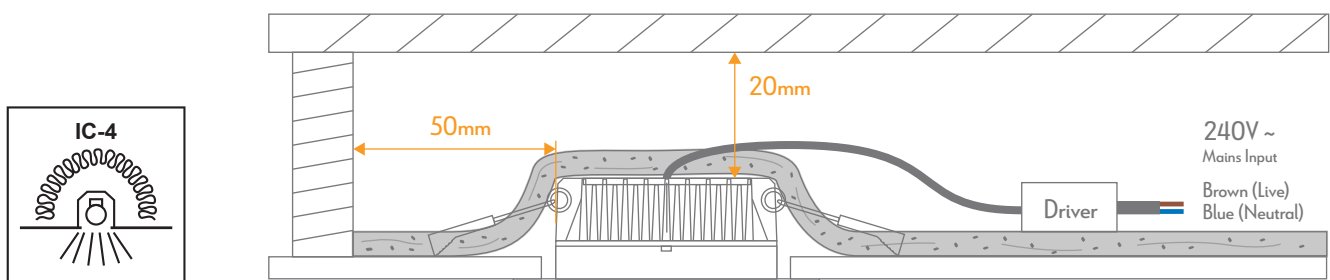

NEO-PRO-35-REC

Date: 05/2023

Variants		Item No.	Colour Temp
Blk	Wht		
20919	20920	NEO-PRO-35-REC	Tri-colour Switchable

Thank you for purchasing your new NEO-PRO-35-REC Downlight, Please take the time to read and understand the instruction sheet below. Failure to do so may void warranty.

Specifications

Voltage:	240V	Lumen (±5%):	Warm White 3000K - 3200Lm Neutral White 4000K - 3400Lm White 5700K - 3300Lm	Dimmable:	Yes*
Power:	35W	Beam Angle:	90°	IP Rating:	65**
CRI:	≤90	CCT:	3000K - 4000K - 5700K	Lifespan:	50,000hrs

*Fully dimmable with suitable dimmers.

**IP65 from front only.

Minimum clearance distances to flammable building elements.

Note:

- The LED driver is NOT suitable for covering with insulation material.
- Warning-Risk of overheating or fire if the clearance distances are compromised.
- The flexible cable cannot be replaced, if this cable is damaged the luminaire will need to be replaced.
- The light source of this luminaire is not replaceable; at the end of life the whole luminaire should be replaced.