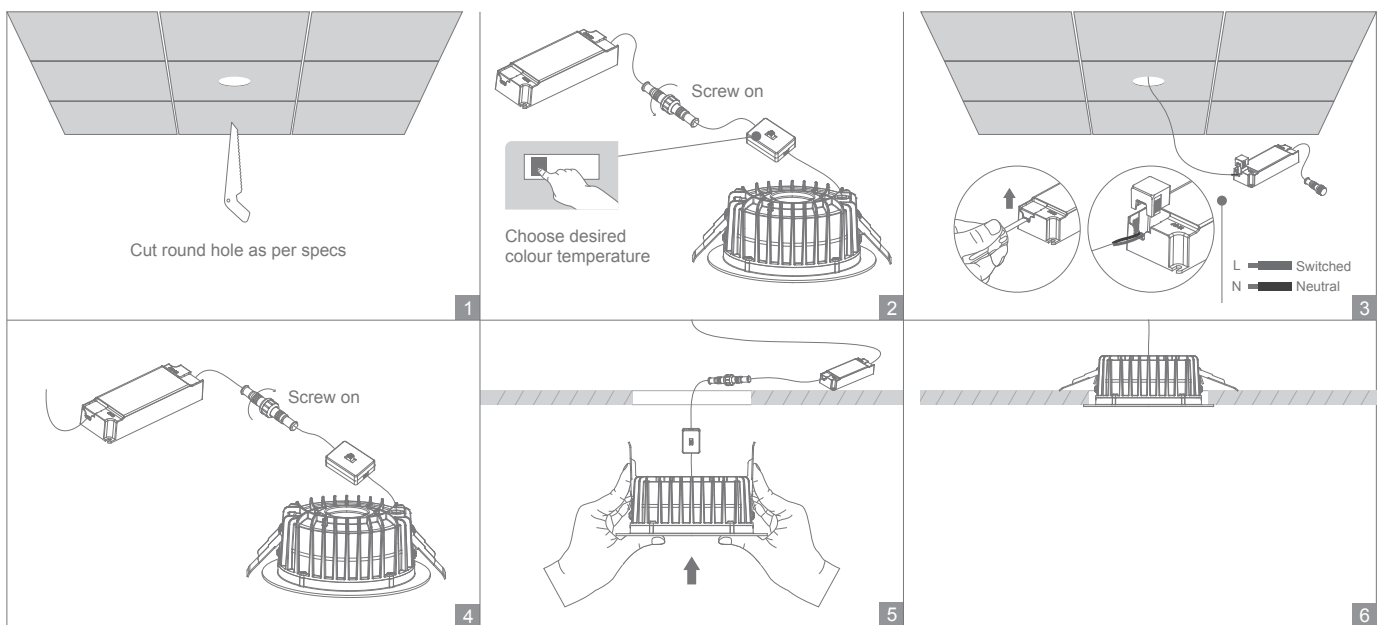

*Fully dimmable with suitable dimmers.

**IP65 from front only.

Minimum clearance distances to flammable building elements.

Note:

- The LED driver is NOT suitable for covering with insulation material.
- Warning-Risk of overheating or fire if the clearance distances are compromised.
- The flexible cable cannot be replaced, if this cable is damaged the luminaire will need to be replaced.
- The light source of this luminaire is not replaceable; at the end of life the whole luminaire should be replaced.