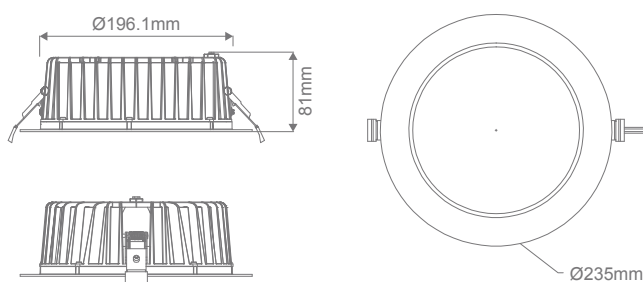

Specification Features

Input Voltage:	240V
Power (W):	35
IP rating (IP):	IP65**
Lumens (lm):	Warm White 3000K - 3200lm Neutral White 4000K - 3400lm White 5700K - 3300lm
LED type:	SMD
CCT:	3000K - 4000K - 5700K
CRI:	≤90
Beam angle (°):	90°
Dimmable:	Yes*
Lifespan (hrs):	50,000hrs
Cutout (Ø):	Ø200-220mm

*Fully dimmable with suitable dimmers.

**IP65 from front only.

Diagrams / Additional

Cutout: Ø200-220mm

Item No.	Variant		CCT
	Whit	Blk	
NEO-PRO-35-REC	20920	20919	TRIO
	DALI		
	21611	21612	TRIO