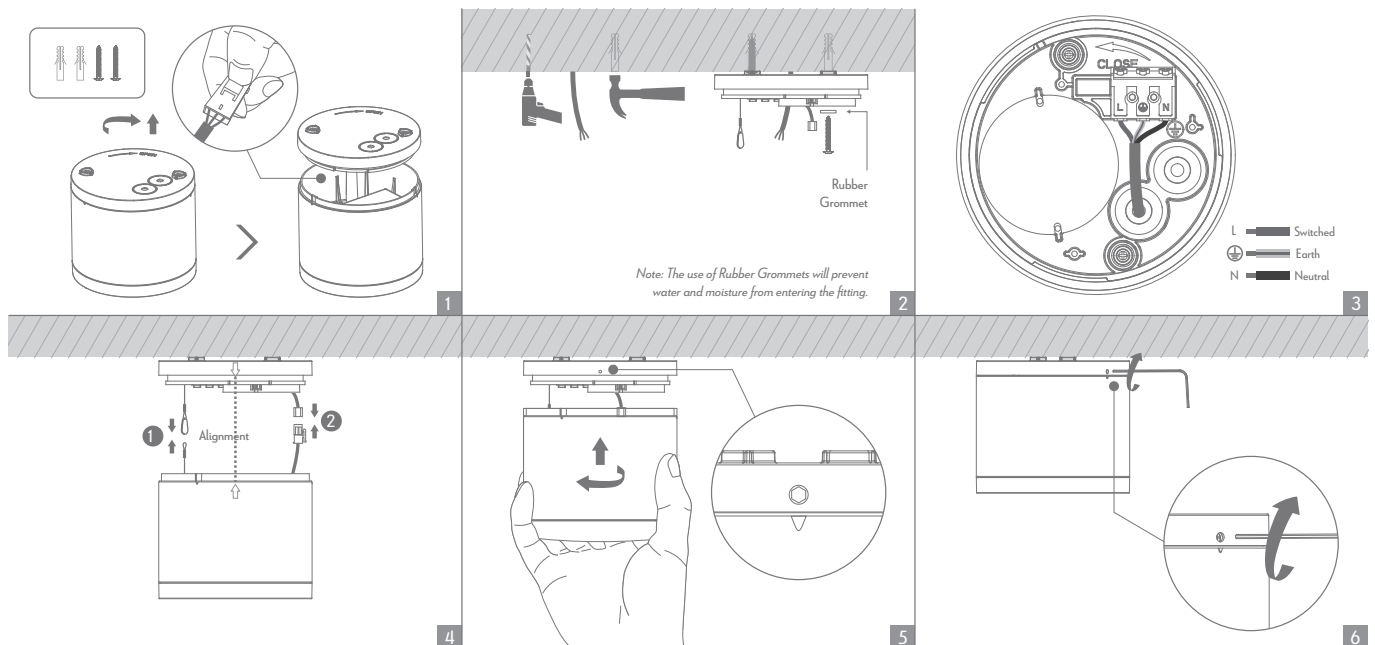

NEO-PRO-25-SM

Variants		Item No.	Colour Temp
Blk	Wht		
20892	20893	NEO-PRO-25-SM	TRIO

Thank you for purchasing your new NEO-PRO-25 surface mounted downlight, Please take the time to read and understand the instruction sheet below. Failure to do so may void warranty.

Specifications

Voltage:	240V	Lumen (±5%):	Warm White 3000K - 2200Lm Neutral White 4000K - 2400Lm White 5700K - 2300Lm	Dimmable:	Yes*
Power:	25W	Beam Angle:	75°	IP Rating:	65**
CRI:	≥90	CCT:	3000K - 4000K - 5700K	Lifespan:	50,000hrs

*Fully dimmable with suitable dimmers.

**IP65 from front only.

Note: -The lamp must be installed by professional electrician
-Ensure the power supply is switched off before fitting this product

-Do not touch the lamp when in use
-Keep away from hot steam and corrosive gas