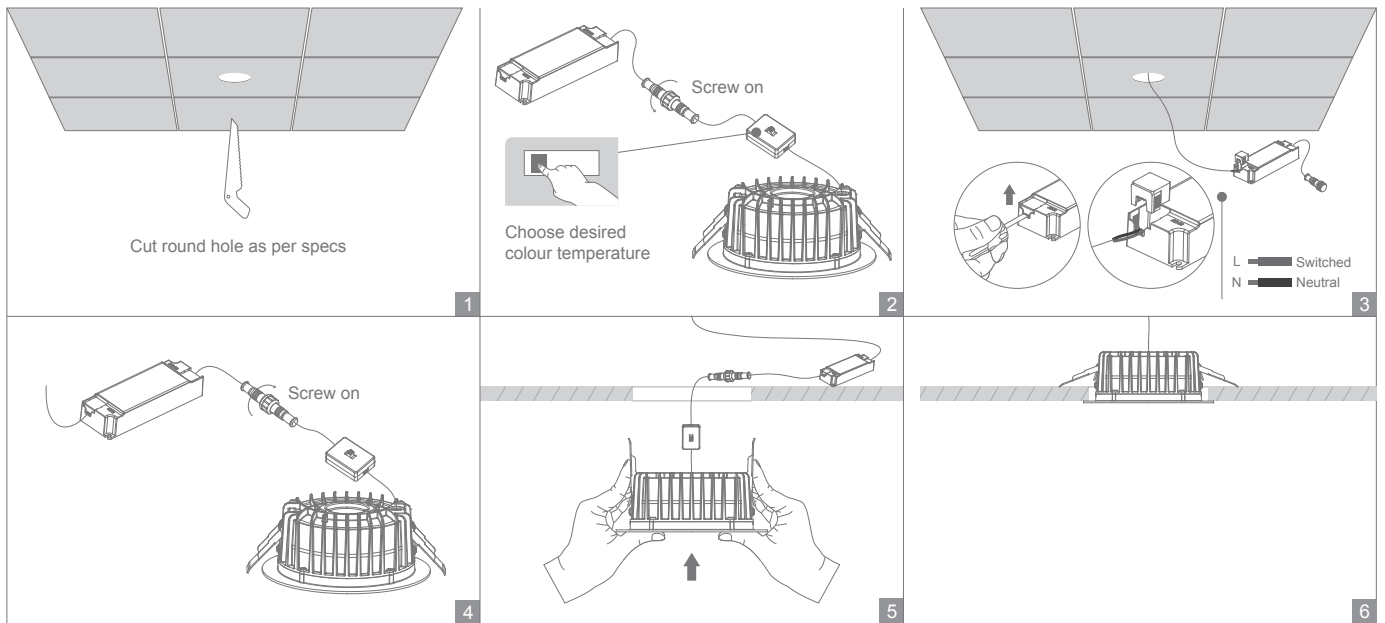

NEO-PRO-25-REC

Date: 05/2023

Variants		Item No.	Colour Temp
Blk	Wht		
20917	20918	NEO-PRO-25-REC	Tri-colour Switchable

Thank you for purchasing your new NEO-PRO-25-REC Downlight, Please take the time to read and understand the instruction sheet below. Failure to do so may void warranty.

Specifications

Voltage:	240V	Lumen (±5%):	Warm White 3000K - 2250Lm Neutral White 4000K - 2400Lm White 5700K - 2300Lm	Dimmable:	Yes*
Power:	25W	Beam Angle:	90°	IP Rating:	65**
CRI:	≤90	CCT:	3000K - 4000K - 5700K	Lifespan:	50,000hrs

*Fully dimmable with suitable dimmers.

**IP65 from front only.