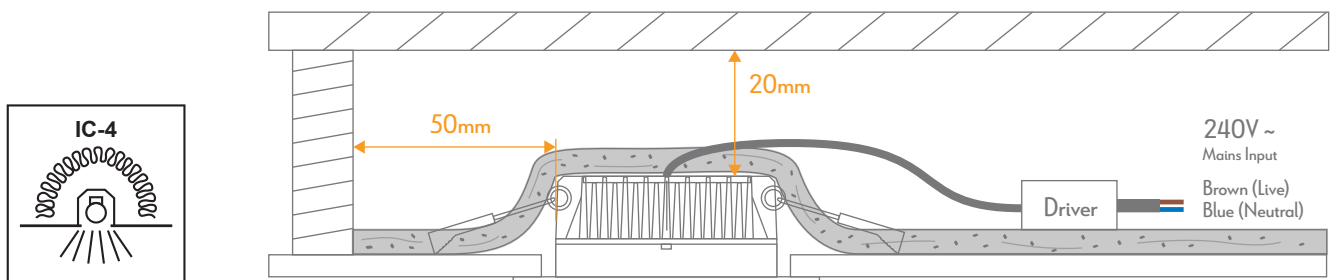

Minimum clearance distances to flammable building elements.

Note:

- The LED driver is NOT suitable for covering with insulation material.
- Warning-Risk of overheating or fire if the clearance distances are compromised.
- The flexible cable cannot be replaced, if this cable is damaged the luminaire will need to be replaced.
- The light source of this luminaire is not replaceable; at the end of life the whole luminaire should be replaced.

Note: -The lamp must be installed by professional electrician
-Ensure the power supply is switched off before fitting this product

-Do not touch the lamp when in use
-Keep away from hot steam and corrosive gas