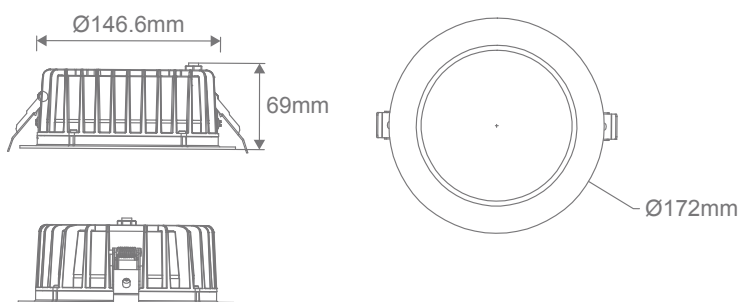

Specification Features

Input Voltage:	240V
Power (W):	25
IP rating (IP):	IP65**
Lumens (lm):	Warm White 3000K - 2250lm Neutral White 4000K - 2400lm White 5700K - 2300lm
LED type:	SMD
CCT:	3000K - 4000K - 5700K
CRI:	≤90
Beam angle (°):	90°
Dimmable:	Yes*
Lifespan (hrs):	50,000hrs
Cutout (Ø):	Ø150-165mm

*Fully dimmable with suitable dimmers.

**IP65 from front only.

Diagrams / Additional

Cutout: Ø150-165mm

Item No.	Variant		CCT
	Whr	Blk	
NEO-PRO-25-REC	20918	20917	TRIO
	DALI		
	21609	21610	TRIO