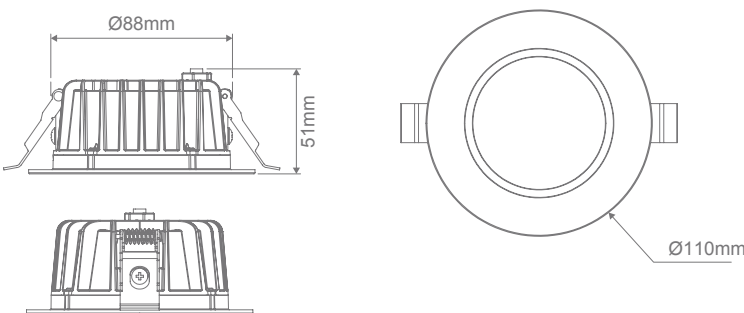

Specification Features

- Input Voltage: 240V
- Power (W): 13
- IP rating (IP): IP65**
- Lumens (lm): Warm White 3000K - 850lm
Neutral White 4000K - 1000lm
White 5700K - 900lm
- LED type: SMD
- CCT: 3000K - 4000K - 5700K
- CRI: ≤90
- Beam angle (°): 80°
- Dimmable: Yes*
- Lifespan (hrs): 50,000hrs
- Cutout (Ø): Ø90mm

*Fully dimmable with suitable dimmers.

**IP65 from front only.

Diagrams / Additional

Cutout: Ø90-95mm

Item No.	Variant		CCT
	Whit	Blk	
NEO-PRO-13-REC	20916	20915	TRIO
	DALI		
	21607	21608	TRIO