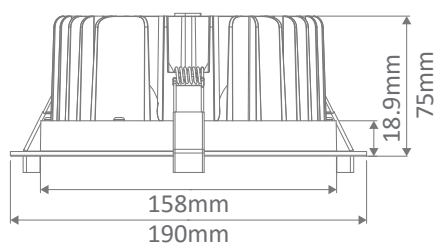

### Diagrams / Additional

Cutout: 160-170mm

Item No.	Variant	Colour
NEO-25-WHT	20578	Warm White
	20583	Neutral White
	20579	White
NEO-25-BLK	20460	Warm White
	20461	Neutral White
	20462	White