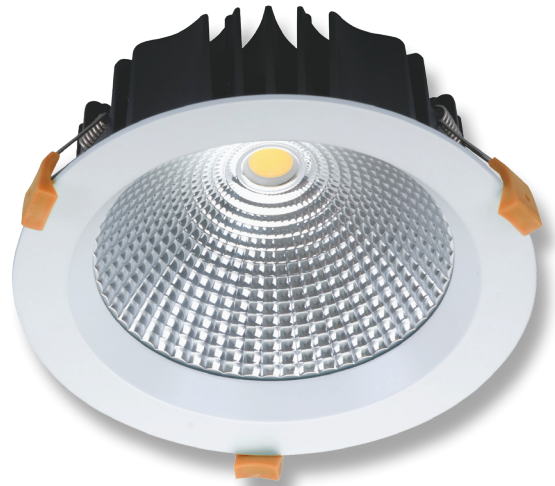

NEO-25 Fixed LED Downlight

Description

The NEO-25 is the second in the line-up of single point COB LED down lights. Features include deep set frame and glass diffuser with a choice of a black or satin white powder coated finish. Light is provided from a single point COB high performing LED with a perfectly matched 60° optical reflector. The reflector behaves in much the same way as a metal halide fixture does with the favourable scallop style illumination. Added benefits of an IP44 rating and fully mains dimmable LED driver makes this a perfect alternative to metal halide and PLC styled down lights. Applications include schools, shopping centres, retail shops etc.

Specification Features

- Input Voltage: 240V AC
- Power (W): 25W
- IP rating (IP): 44*
- Lumens (lm): Warm White 3000K - 2200lm
  Neutral White 4000K - 2250lm
  White 5000K - 2300lm
- LED type: EPISTAR COB
- CCT: 3000K - 4000K - 5000K
- CRI: ≥80
- Beam angle (°): 60°
- Dimmable: Yes**
- Lifespan (hrs): 50,000hrs
- Cutout (∅): ∅160-170mm
- IPart #: 01633S15-GAJEJB6

* IP44 rating is from the underside of the down light once installed into the ceiling.
** Tested on the Domus dimmer series. May work on others but not tested.