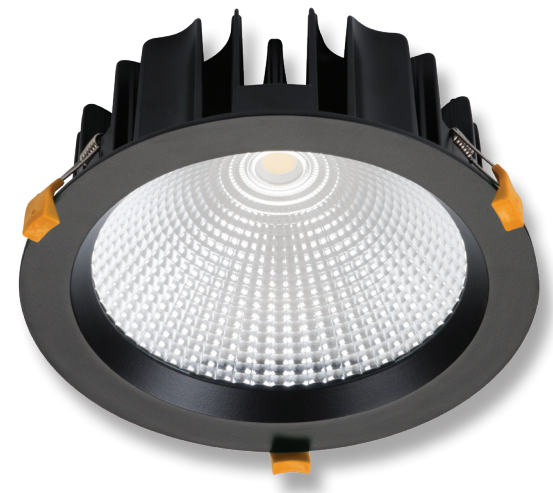

## NEO-35 Downlight

### Description

The NEO-35 is the third in the line-up of single point COB LED down lights. Features include deep set frame and glass diffuser with a choice of a black or satin white powder coated finish. Light is provided from a single point COB high performing LED with a perfectly matched 60° optical reflector. The reflector behaves in much the same way as a metal halide fixture does with the favourable scallop style illumination. Added benefits of an IP44 rating and fully mains dimmable LED driver makes this a perfect alternative to metal halide and PLC styled down lights. Applications include schools, shopping centres, retail shops etc.

### Specification Features

- Input Voltage: 240V AC
- Power (W): 35W
- IP rating (IP): 44\*
- Lumens (lm): Warm White 3000K - 3100lm  
Neutral White 4000K - 3150lm  
White 5000K - 3200lm
- LED type: EPISTAR COB
- CCT: 3000K - 4000K - 5000K
- CRI: ≥80
- Beam angle (°): 60°
- Dimmable: Yes\*\*
- Lifespan (hrs): 50,000hrs
- Cutout (∅): ∅200-210mm
- IPart #: 01633S15-GAJEJB6

### Description

The NEO-25 is the second in the line-up of single point COB LED down lights. Features include deep set frame and glass diffuser with a choice of a black or satin white powder coated finish. Light is provided from a single point COB high performing LED with a perfectly matched 60° optical reflector. The reflector behaves in much the same way as a metal halide fixture does with the favourable scallop style illumination. Added benefits of an IP44 rating and fully mains dimmable LED driver makes this a perfect alternative to metal halide and PLC styled down lights. Applications include schools, shopping centres, retail shops etc.