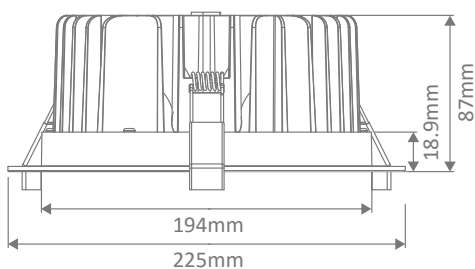

Diagrams / Additional

Cutout: 200-210mm

Item No.	Variant	Colour
NEO-35-WHT	20580	Warm White
	20584	Neutral White
	20581	White
NEO-35-BLK	20463	Warm White
	20464	Neutral White
	20465	White