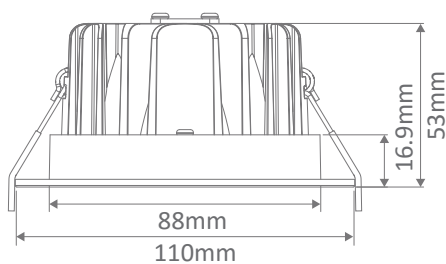

Diagrams / Additional

Cutout: 90mm

Item No.	Variant	Colour
NEO-13-WHT	20576	Warm White
	20582	Neutral White
	20577	White
NEO-13-BLK	20457	Warm White
	20458	Neutral White
	20459	White