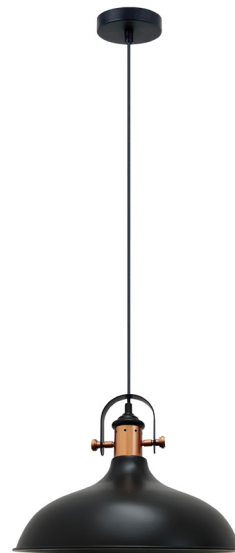

NARVIK SERIES

Dome with Copper Highlight Pendant lights

- Shade: powder coated iron
- Lamp holder: 1xE27 (Max.72W globes)
- Globe not included
- For indoor use only
- 1 year replacement warranty

NARVIK1

NARVIK2

NARVIK3

Technical data

Part No.	Description	Diam	Fitting H	Cable	Weight	Box	Carton QTY
NARVIK1	PENDANT ES 72W MATT WH DOME with Copper Highlights	360mm	280mm	3320mm	2.3kg	42x42x21cm	1/5
NARVIK2	PENDANT ES 72W MATT BLK DOME with Copper Highlights	360mm	280mm	3320mm	2.3kg	42x42x21cm	1/5
NARVIK3	PENDANT ES 72W MATT GREY DOME with Copper Highlights	360mm	280mm	3320mm	2.3kg	42x42x21cm	1/5