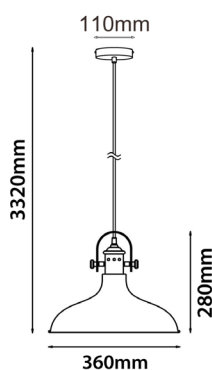

NARVIK SERIES

Dome with Copper Highlight Pendant lights

- Shade: powder coated iron
- Lamp holder: 1xE27 (Max.72W globes)
- Globe not included
- For indoor use only
- 1 year replacement warranty

NARVIK1

NARVIK2

NARVIK3

Technical data

Part No.	Description	Diam	Fitting H	Cable	Weight	Box	Carton QTY
NARVIK1	PENDANT ES 72W MATT WH DOME with Copper Highlights	360mm	280mm	3320mm	2.3kg	42x42x21cm	1/5
NARVIK2	PENDANT ES 72W MATT BLK DOME with Copper Highlights	360mm	280mm	3320mm	2.3kg	42x42x21cm	1/5
NARVIK3	PENDANT ES 72W MATT GREY DOME with Copper Highlights	360mm	280mm	3320mm	2.3kg	42x42x21cm	1/5