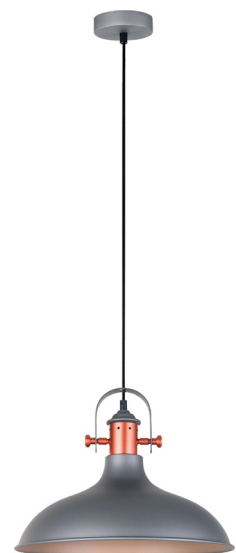

NARVIK SERIES

Dome with Copper Highlight Pendant lights

- Shade: powder coated iron
- Lamp holder: 1xE27 (Max.72W globes)
- Globe not included
- For indoor use only
- 1 year replacement warranty

NARVIK1

NARVIK2

NARVIK3

Technical data

Part No.	Description	Diam	Fitting H	Cable	Weight	Box	Carton QTY
NARVIK1	PENDANT ES 72W MATT WH DOME with Copper Highlights	360mm	280mm	3320mm	2.3kg	42x42x21cm	1/5
NARVIK2	PENDANT ES 72W MATT BLK DOME with Copper Highlights	360mm	280mm	3320mm	2.3kg	42x42x21cm	1/5
NARVIK3	PENDANT ES 72W MATT GREY DOME with Copper Highlights	360mm	280mm	3320mm	2.3kg	42x42x21cm	1/5