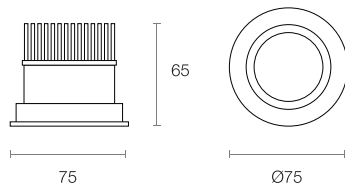

Order Code **MDG64-MB-W-LT**

Product Features

- Recessed petite adjustable LED downlight, manufactured with an aluminium body and powder coat finish
- Small but mighty, which is precisely its biggest advantage; suitable for niche, overhead cabinets and eaves
- Ideal lighting solution for areas that require minimalistic appeal
- CRI 90+ available in 3000K and 4000K CCT options
- Supplied with a remote driver

Product Attributes

To configure this downlight, please visit
trendlighting.com.au/product/microled-MDG6

Physical Characteristics

Trim Colour	White Black
Tilt Angle	20°
Dimensions	Ø75 x 65 (H) mm
Spring Height	20 mm
Cutout	Circular 62 mm
Weight	160 g

Dimensions (mm)

Technical Characteristics

Based on MDG64-MB-W-LT

LED Power	5W
LED Type	COB
Lumen Output	585 lm
Luminous Flux	509 lm
Efficacy	80.79 lm/W
Colour Temperature	3000K 4000K
Colour Technology	CRI 90+
Colour Deviation	SDCM ≤ 3
Lifetime	50,000 hours (L70)
Beam Angle	Medium