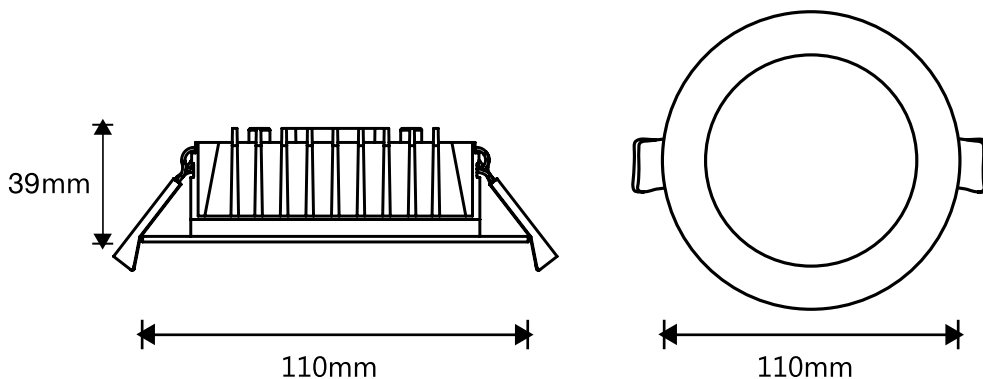

10W TRICOLOUR LED DOWNLIGHT WITH RECESSED DIFFUSER

Model Numbers

TLTD34510WD
TLTD34510MD

Features

- 5 year replacement warranty
- Low glare fixed downlight ideal for residential, apartments and internal application
- Dia 90mm cutout size
- IP44 ingress protection (front only)
- IC-4 or IC-F rated covered and abutted with insulation
- Switchable colour temperature 3000K, 4000K and 5000K
- Supplied with 1m flex and plug for simple installation

Class II

DIMENSIONS

Aust/NZ Approval No.
SAA-187788

10W TRICOLOUR LED DOWNLIGHT WITH RECESSED DIFFUSER

PACKAGING

SPECIFICATIONS

Model Name	Titan II
Model Number	TLTD34510WD TLTD34510MD
Power Wattage	10W
Voltage	200-240V 50Hz
Materials / Housing	Thermoplastic housing with polycarbonate diffuser
Cutout Size	Dia 90mm
Colour Temperature	3000K / 4000K / 5000K
Lumens Output	900lm / 930lm / 970lm
IP Rating	IP44 (front only)
Beam Angle	100°
CRI	≥ 80
Rated Lifetime	50,000 hours @ Ta25°C
Dimmable	Yes
Flex and Plug	Supplied with 1m flex and plug
Sensor	N/A

SHIPPING

Packaging Size	400(H) x 260(W) x 380(L)mm (TLTD34510WD) 400(H) x 260(W) x 380(L)mm (TLTD34510MD)
Carton Quantity	30pcs
Gross Weight	9.70Kg (TLTD34510WD) 9.70Kg (TLTD34510MD)

AVAILABLE COLOURS

Model	Colour	Barcode
TLTD34510WD	Matt Black	9 312375 505082
TLTD34510MD	Matt Black	9 312375 505099