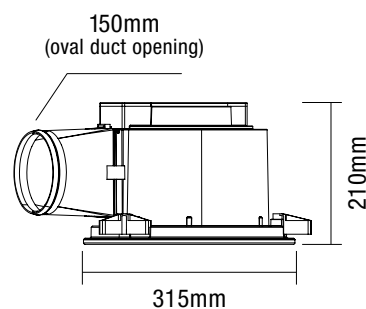

45W / 60W EXHAUST FAN ROUND / SQUARE

Model Numbers

MXFFR25W
MXFFS25W
MXFFR30W
MXFFS30W

Features

- Low profile design ideal for installation in bathroom, laundry and any residential and apartments applications
- Swivel quick mount base for easy installation
- Polypropylene (PP) housing with ABS fascia (Flow 240), ABS plastic housing with ABS fascia (Flow 295)
- Built in thermal overload protection
- Side ducting access with draft stopper included
- Compatible with Martec bathroom remote MBHREM (not included)

DIMENSIONS

ROUND 240 / SQUARE 240

ROUND 295 / SQUARE 295

45W / 60W EXHAUST FAN ROUND / SQUARE

PACKAGING

SPECIFICATIONS

Model Name	Flow 240 / Flow 295
Model Numbers	MXFFR25W - White MXFFS25W - White MXFFR30W - White MXFFS30W - White
Air Extraction m³/hr	290m ³ /hr / 390m ³ /hr
Power Wattage	45W / 60W
Voltage / Frequency	220-240 50-60Hz
Materials / Housing	Polypropylene
Cutout Size	Dia 240mm / 295mm
Decibel Rating	≤40dB
Minimum Ceiling Depth	210mm / 240mm
Ducting Size	Dia 125mm / 150mm
Accessories Included	1m flex & plug

SHIPPING

Model Numbers	Carton Size				Carton Gross Weight (Kg)
	H (mm)	W (mm)	L (mm)	Pallet Quantity	
MXFFR25W	335	318	226	80	2
MXFFS25W	335	318	226	80	2
MXFFR30W	405	295	395	60	2.05
MXFFS30W	405	295	395	60	2.05