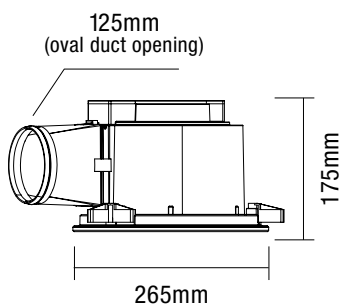

45W / 60W EXHAUST FAN ROUND / SQUARE

Model Numbers

MXFFR25W
MXFFS25W
MXFFR30W
MXFFS30W

Features

- Low profile design ideal for installation in bathroom, laundry and any residential and apartments applications
- Swivel quick mount base for easy installation
- Polypropylene (PP) housing with ABS fascia (Flow 240), ABS plastic housing with ABS fascia (Flow 295)
- Built in thermal overload protection
- Side ducting access with draft stopper included
- Compatible with Martec bathroom remote MBHREM (not included)

DIMENSIONS

ROUND 240 / SQUARE 240

ROUND 295 / SQUARE 295

45W / 60W EXHAUST FAN ROUND / SQUARE

PACKAGING

SPECIFICATIONS

Model Name	Flow 240 / Flow 295
Model Numbers	MXFFR25W - White MXFFS25W - White MXFFR30W - White MXFFS30W - White
Air Extraction m³/hr	290m ³ /hr / 390m ³ /hr
Power Wattage	45W / 60W
Voltage / Frequency	220-240 50-60Hz
Materials / Housing	Polypropylene
Cutout Size	Dia 240mm / 295mm
Decibel Rating	≤40dB
Minimum Ceiling Depth	210mm / 240mm
Ducting Size	Dia 125mm / 150mm
Accessories Included	1m flex & plug