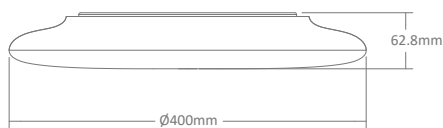

Diagrams / Additional

Item No.	Variant	Colour Temp
MONDO-400	20879	TRIO