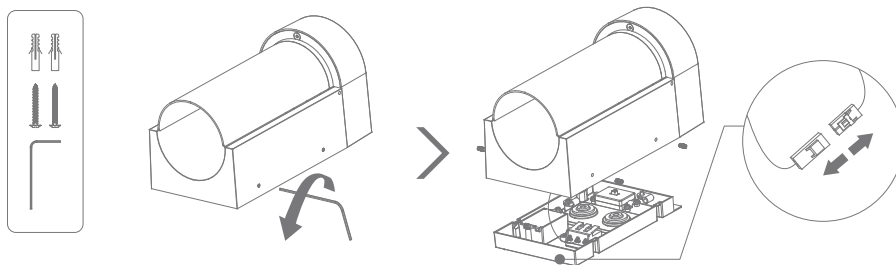

MILEY-10

Date: May 20, 2022 11:02 AM

| Variants | | Item No. | Colour Temp |
|----------|-------|----------|-------------|
| Blk | Wht | | |
| 22664 | 22665 | MILEY-10 | TRIO |

Thank you for purchasing your new MILEY-10 Wall Light, Please take the time to read and understand the instruction sheet below. Failure to do so may void warranty.

Specifications

| | | | | | |
|------------|------|--------------|--|-----------------|----------------|
| Voltage: | 240V | Lumen (±5%): | Warm White 3000K - 350lm Neutral White 4000K - 375lm White 5700K - 400lm | Dimmable: | No |
| Power: | 10W | Beam Angle: | 30° | Operating Temp: | -20° C ~ 45° C |
| IP Rating: | 65 | CCT: | 3000K - 4000K - 5700K | Power Factor: | 0.9 |
| CRI: | ≥90 | Lifespan: | 50,000hrs | | |