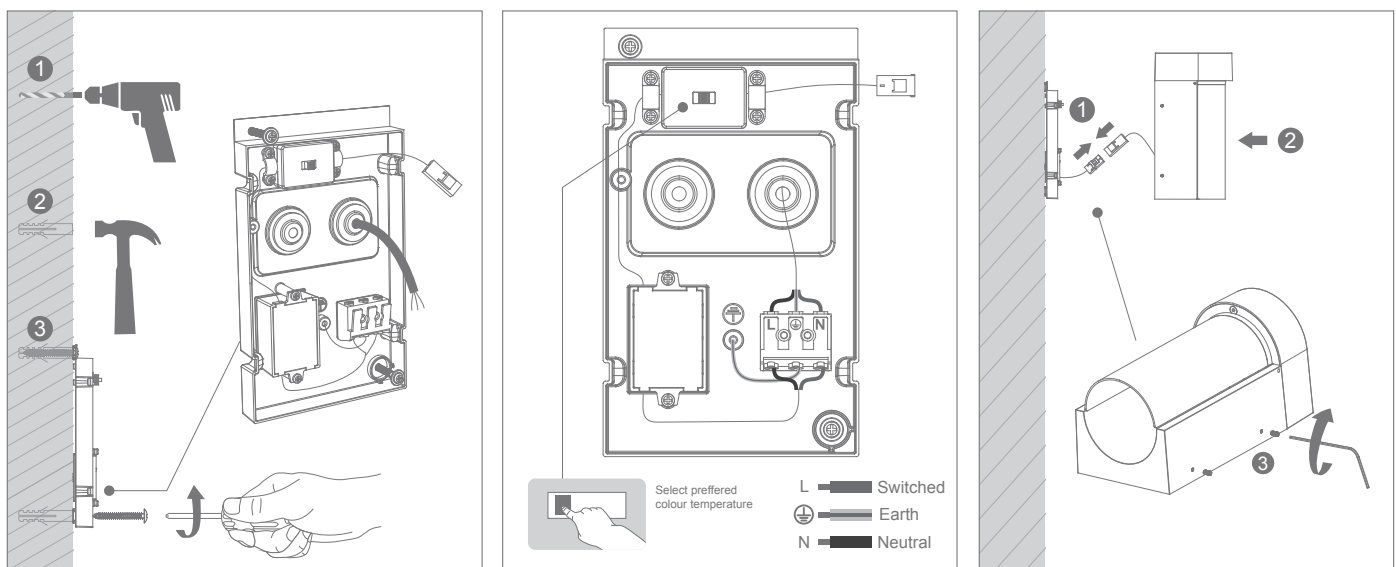

MILEY-10

Date: May 20, 2022 11:02 AM

| Variants | | Item No. | Colour Temp |
|----------|-------|----------|-------------|
| Blk | Wht | | |
| 22664 | 22665 | MILEY-10 | TRIO |

Thank you for purchasing your new MILEY-10 Wall Light, Please take the time to read and understand the instruction sheet below. Failure to do so may void warranty.

Specifications

| | | | | | |
|------------|------|--------------|--|-----------------|----------------|
| Voltage: | 240V | Lumen (±5%): | Warm White 3000K - 350lm Neutral White 4000K - 375lm White 5700K - 400lm | Dimmable: | No |
| Power: | 10W | Beam Angle: | 30° | Operating Temp: | -20° C ~ 45° C |
| IP Rating: | 65 | CCT: | 3000K - 4000K - 5700K | Power Factor: | 0.9 |
| CRI: | ≥90 | Lifespan: | 50,000hrs | | |

Note: -The lamp must be installed by professional electrician
-Ensure the power supply is switched off before fitting this product

-Do not touch the lamp when in use
-Keep away from hot steam and corrosive gas