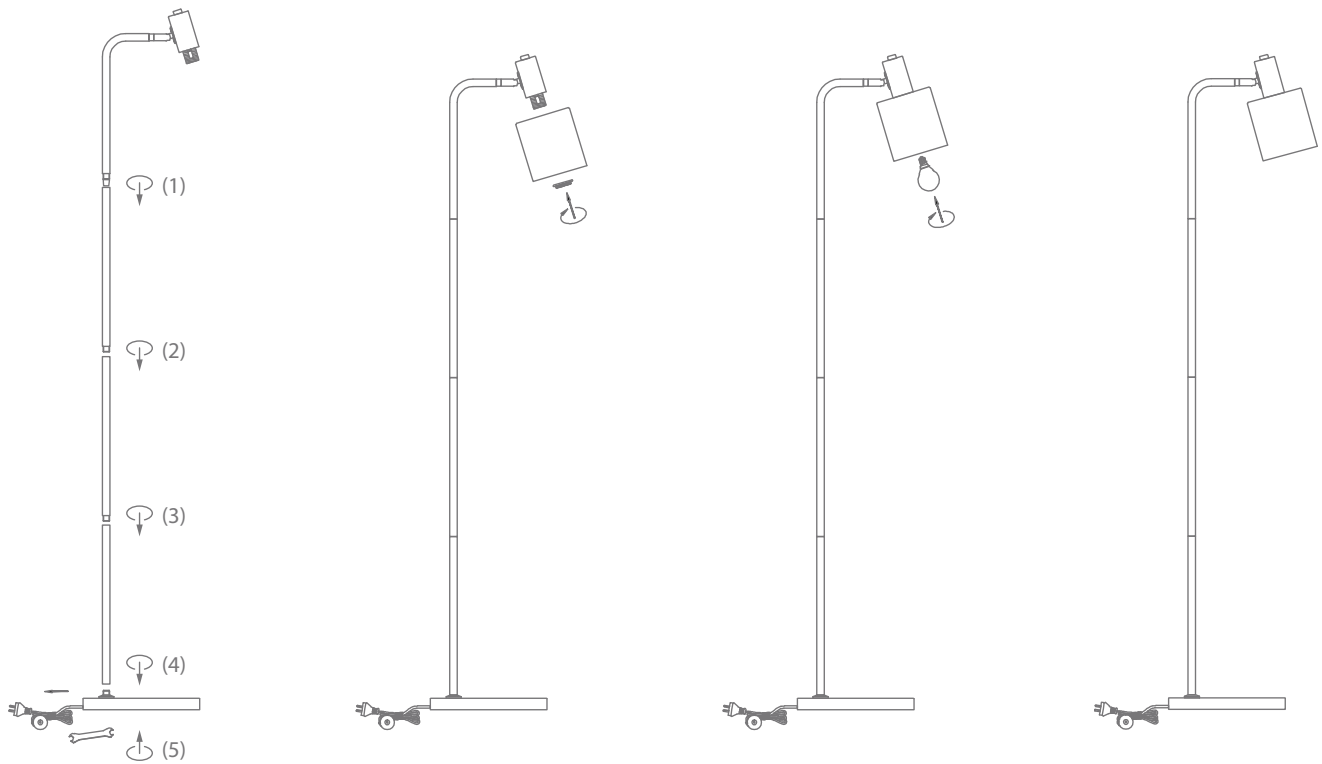

MARISOL-FL

Date: 03/2021

| Variants | Item No. | Lamp Base |
|--------------|-------------------|------------|
| Blk | MARISOL-FL | E14 |
| 22523 | MARISOL-FL | E14 |

Thank you for purchasing your new MARISOL Floor Lamp, Please take the time to read and understand the instruction sheet below. Failure to do so may void warranty.

Specifications

| | | | | | |
|----------|---------|------------|-----|--|--|
| Voltage: | 240V | IP Rating: | 20 | | |
| Power: | 60W Max | Dimmable: | Yes | | |

Requires: 1 x E14 Lamp (Not Included)

Note: -The lamp must be installed by professional electrician
-Ensure the power supply is switched off before fitting this product