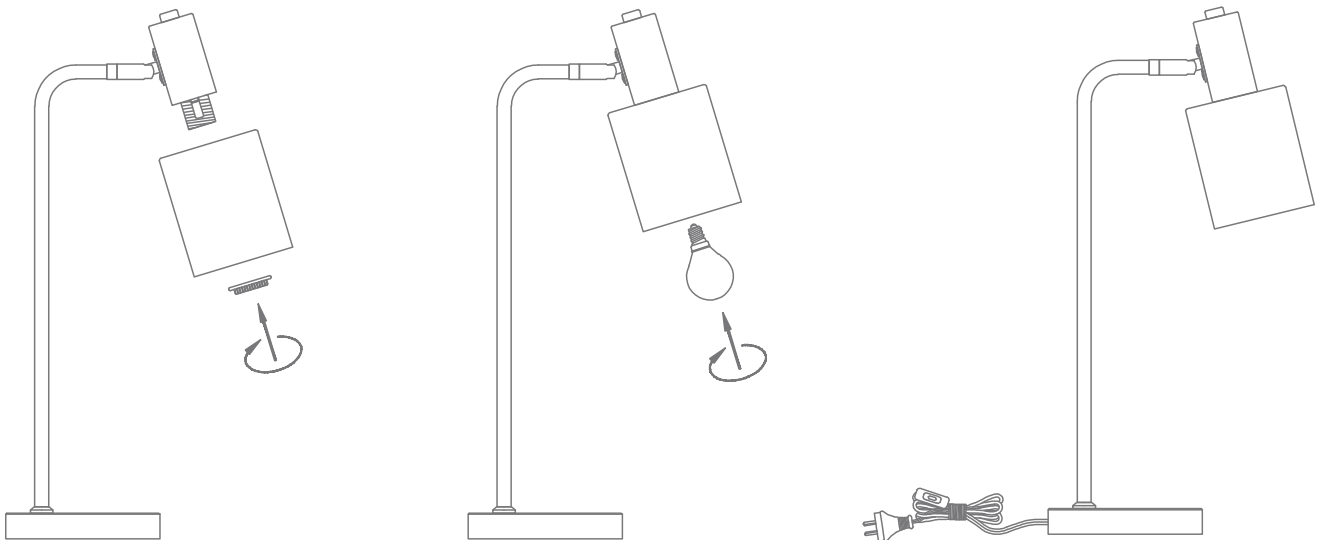

MARISOL-DL

Variants	Item No.	Lamp Base
Blk	MARISOL-DL	E14
22522	MARISOL-DL	E14

Thank you for purchasing your new MARISOL Desk Lamp, Please take the time to read and understand the instruction sheet below. Failure to do so may void warranty.

Specifications

Voltage:	240V	IP Rating:	20		
Power:	60W Max	Dimmable:	Yes		

Requires: 1 x E14 Lamp (Not Included)

Note: -The lamp must be installed by professional electrician
-Ensure the power supply is switched off before fitting this product