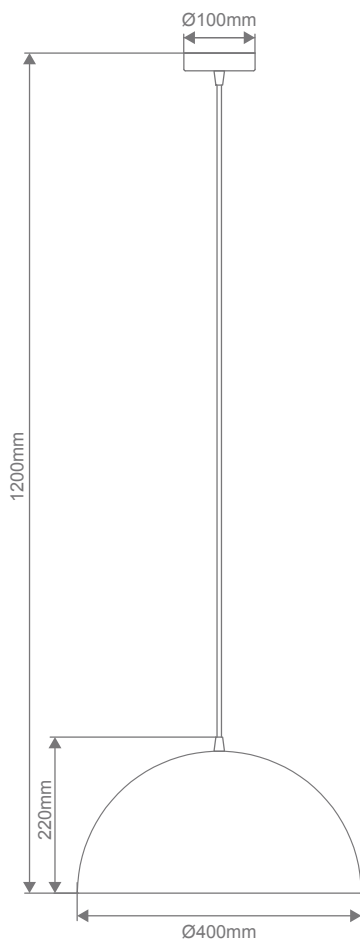

Specification Features

Input Voltage:

Power (W): Max 60W

IP rating (IP): 20

Requires: 1xE27 Globe. Not included

Diagrams / Additional

Item No.	Variant	Colour Finish
LUNA-400	31363	Brushed Brass
	31364	Brushed Copper
	31365	Brushed Nickel
	31366	Black
	31367	White