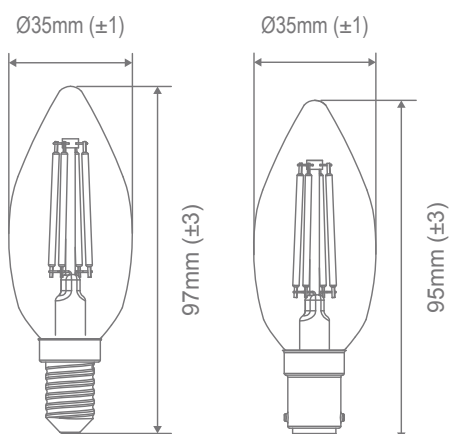

Diagrams / Additional

Item No.	Variant		CCT
	Clr	Frs	
LF-C35-E14	65924	65968	2700K
	65925	65969	6500K

Item No.	Variant		CCT
	Clr	Frs	
LF-C35-B15	65922	65966	2700K
	65923	65967	6500K