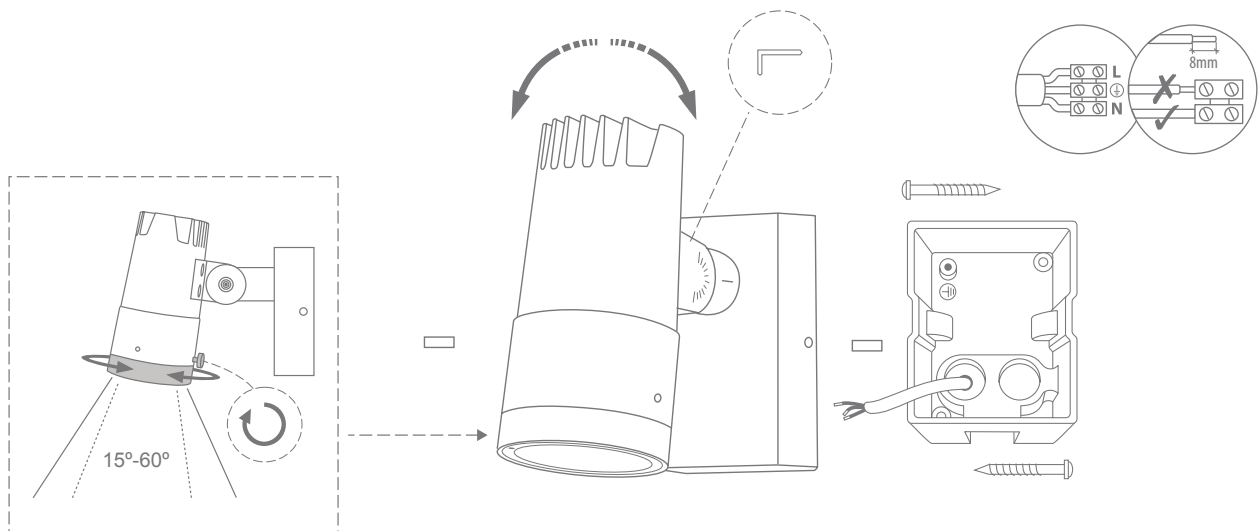

KIRA-11-ADJ

Date: 04/2021

Variants			Item No.	Colour Temp
Blk	Dgr	Wht		
20264	20268	20266	KIRA-11-ADJ	3000K Warm White
20265	20269	20267		5000K White

Thank you for purchasing your new KIRA-11-ADJ Wall Light, Please take the time to read and understand the instruction sheet below. Failure to do so may void warranty.

Specifications

Voltage:	240V	Lumen (±5%):	Warm White 3000K - 450lm White 5000K - 470lm	Dimmable:	No
Power:	11W	CCT:	3000K - 5000K	IP Rating:	65
CRI:	≥80	Beam Angle:	15° - 60° Adjustable	Lifespan:	50,000hrs