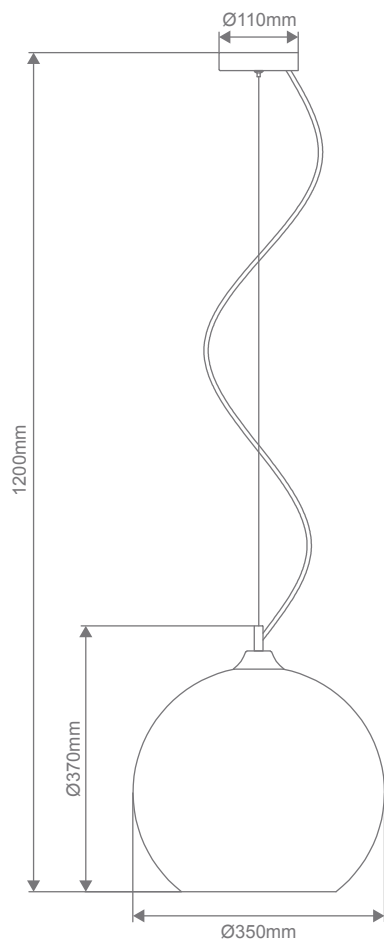

JAZZ-350

Metal & Glass Pendant

Description

Jazz glass pendant series incorporates a 70's retro style with a modern feel, suitable for hallways, breakfast bench, bedrooms, as well as cafes and bars. Available with a clear suspension, chrome metal ware and choice of chrome and copper glasses.

Specification Features

Input Voltage: 240V
 Power (W): Max 60W
 IP rating (IP): 20

Requires: 1xE27 Globe. Not included

Diagrams / Additional

Item No.	Variant	Colour Finish
JAZZ-350	31359	Chrome
	31360	Copper