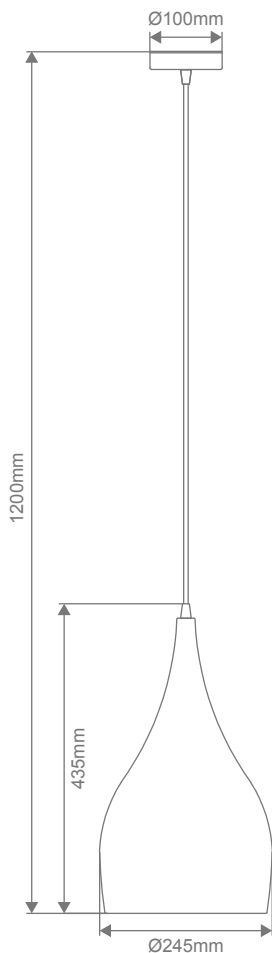

## JADE-240 Metal Pendant

### Specification Features

Input Voltage: 240V  
Power (W): Max 60W  
IP rating (IP): 20

*Requires: 1xE27 Globe. Not included*

### Diagrams / Additional

Item No.	Variant	Colour Finish
JADE-240	31417	Brushed Brass
	31418	Brushed Copper
	31419	Brushed Nickel
	31420	Black
	31421	White