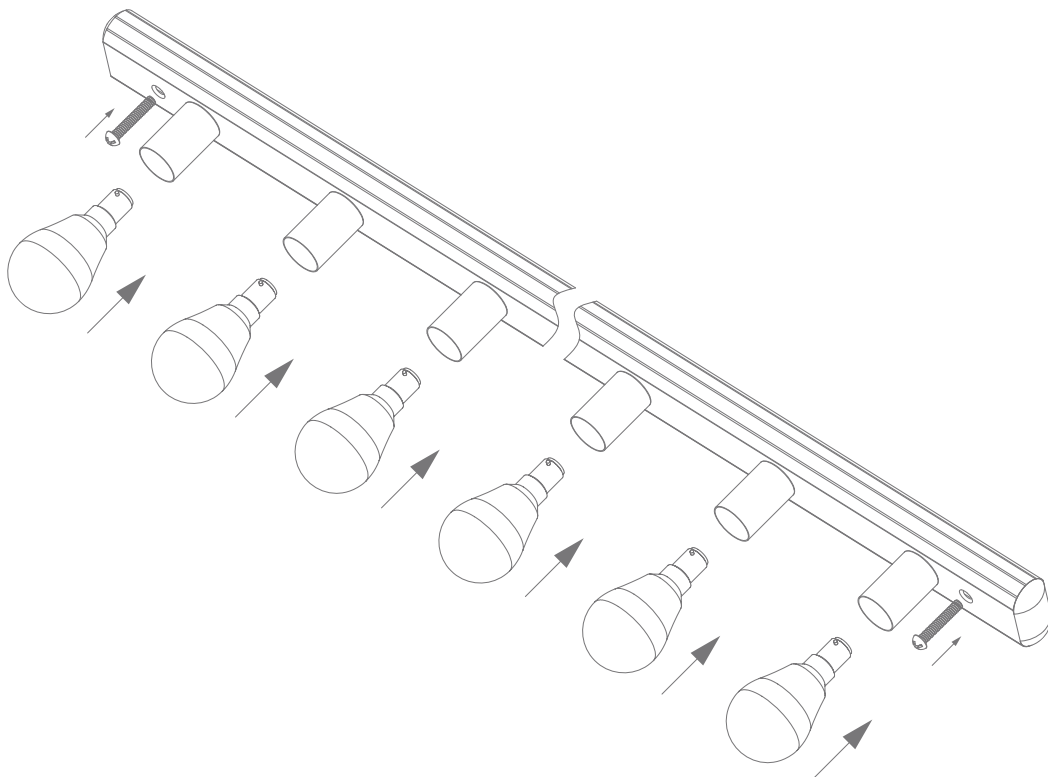

Installation Manual

Hollywood Vanity Light

Date: 03/2018

Variants				Item No.	Description
BLK	P.CHRM	WHT	S.CHRM		
16318	16320	16324	16323	HL-804-4LT	4 Light - Hollywood Vanity Light
16327	16329	16333	16332	HL-804-5LT	5 Light - Hollywood Vanity Light
16336	16338	16342	16341	HL-804-6LT	6 Light - Hollywood Vanity Light
16345	16347	16351	16350	HL-804-7LT	7 Light - Hollywood Vanity Light
16354	16356	16360	16359	HL-804-8LT	8 Light - Hollywood Vanity Light

Thank you for purchasing your new LED Hollywood Vanity Light, Please take the time to read and understand the instruction sheet below. Failure to do so may void warranty.

Specifications

Voltage:	240V	IP Rating:	20		
----------	------	------------	----	--	--

Suits B15 SBC Globes (not included)

Note: -The lamp must be installed by professional electrician
 -Ensure the power supply is switched off before fitting this product

-Do not touch the lamp when in use
 -Keep away from hot steam and corrosive gas