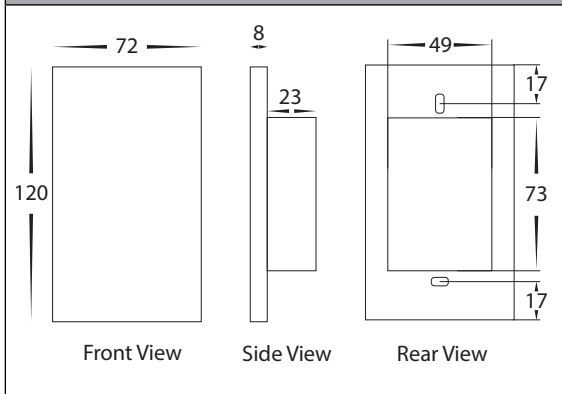

WiFi Dimmable Wall Switch

PRODUCT SPECIFICATIONS

Material	Plastic with Glass Front
Colour	White or Black
IP Rating	IP20
Frequency	Wifi 2.4ghz
Output	300w LED
Input Voltage	240v
Load	300w LED
Dimmable	Yes
Neutral Required	Yes
Warranty	3 Years Replacement*

IP RATING 	APPROVAL 	APP Powered by Intelligence Inside
----------------------	---------------------	--

works with 	works with
----------------	----------------

DIMENSIONS

Product Ordering

Image	Part Number	Colour	Barcode
	HV9111	White	9350418030382
	HV9211	Black	9350418035141