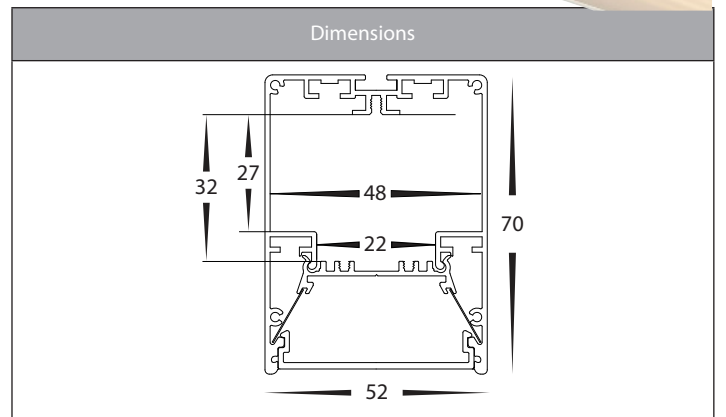

Product Ordering

Image	Part Number	Included
	HV9693-5270-BLK	Custom Cut Lengths up to 3000mm Supplied with Black Aluminium Profile, PC Diffuser + 2x end caps per length
	HV9693-5270-BLK-3M	3000mm Length - Supplied with Black Aluminium Profile, PC Diffuser + 6x End Caps
	HV9693-5270-WHT	Custom Cut Lengths up to 3000mm Supplied with White Aluminium Profile, PC Diffuser + 2x end caps per length
	HV9693-5270-WHT-3M	3000mm Length - Supplied with White Aluminium Profile, PC Diffuser + 6x End Caps

*Items ordered after 01-01-2022

Suspended or Surface Mounted Aluminium Profile

Product Specifications

Material	Aluminium
Colour	Black or White
LED Strip Size	Up to 30mm x 6mm
Installation Type	Ceiling - Surface or Suspended
Diffuser Type	UV Stabilised PC Diffuser
Available Lengths	Up to 3000mm
IP Rating	IP20
Warranty	3 Years Replacement*