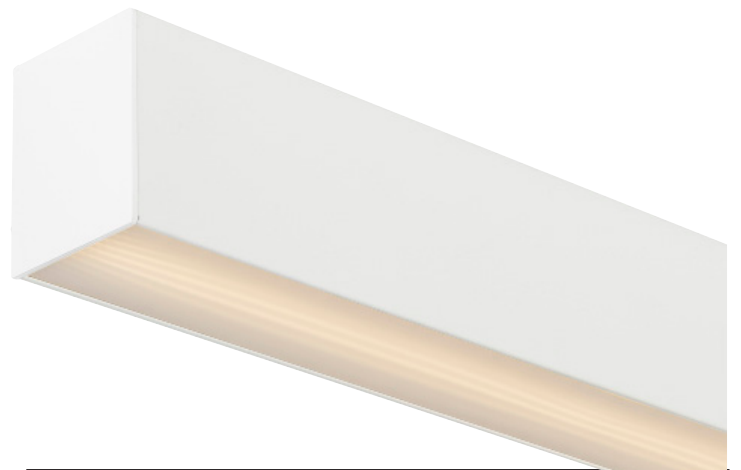

Suspended or Surface Mounted Aluminium Profile

Product Specifications

Material	Aluminium
Colour	Black or White
LED Strip Size	Up to 30mm x 6mm
Installation Type	Ceiling - Surface or Suspended
Diffuser Type	UV Stabilised PC Diffuser
Available Lengths	Up to 3000mm
IP Rating	IP20
Warranty	3 Years Replacement*

Product Ordering

Image	Part Number	Included
	HV9693-5270-BLK	Custom Cut Lengths up to 3000mm Supplied with Black Aluminium Profile, PC Diffuser + 2x end caps per length
	HV9693-5270-BLK-3M	3000mm Length - Supplied with Black Aluminium Profile, PC Diffuser + 6x End Caps
	HV9693-5270-WHT	Custom Cut Lengths up to 3000mm Supplied with White Aluminium Profile, PC Diffuser + 2x end caps per length
	HV9693-5270-WHT-3M	3000mm Length - Supplied with White Aluminium Profile, PC Diffuser + 6x End Caps

*Items ordered after 01-01-2022

Suspended or Surface Mounted Aluminium Profile

Product Specifications

Material	Aluminium
Colour	Black or White
LED Strip Size	Up to 30mm x 6mm
Installation Type	Ceiling - Surface or Suspended
Diffuser Type	UV Stabilised PC Diffuser
Available Lengths	Up to 3000mm
IP Rating	IP20
Warranty	3 Years Replacement*