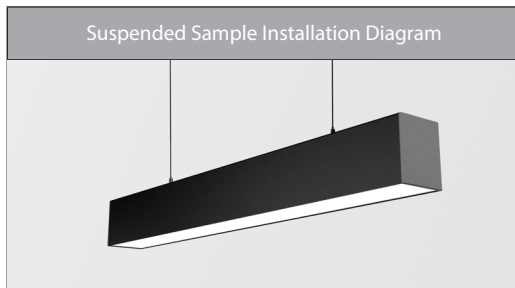

Suspended or Surface Mounted Aluminium Profile

Product Specifications

Material	Aluminium
Colour	Black or White
LED Strip Size	Up to 30mm x 6mm
Installation Type	Ceiling - Surface or Suspended
Diffuser Type	UV Stabilised PC Diffuser
Available Lengths	Up to 3000mm
IP Rating	IP20
Warranty	3 Years Replacement*

Product Ordering

Image	Part Number	Included
	HV9693-5270-BLK	Custom Cut Lengths up to 3000mm Supplied with Black Aluminium Profile, PC Diffuser + 2x end caps per length
	HV9693-5270-BLK-3M	3000mm Length - Supplied with Black Aluminium Profile, PC Diffuser + 6x End Caps
	HV9693-5270-WHT	Custom Cut Lengths up to 3000mm Supplied with White Aluminium Profile, PC Diffuser + 2x end caps per length
	HV9693-5270-WHT-3M	3000mm Length - Supplied with White Aluminium Profile, PC Diffuser + 6x End Caps

*Items ordered after 01-01-2022

Suspended or Surface Mounted Aluminium Profile

Product Specifications

Material	Aluminium
Colour	Black or White
LED Strip Size	Up to 30mm x 6mm
Installation Type	Ceiling - Surface or Suspended
Diffuser Type	UV Stabilised PC Diffuser
Available Lengths	Up to 3000mm
IP Rating	IP20
Warranty	3 Years Replacement*