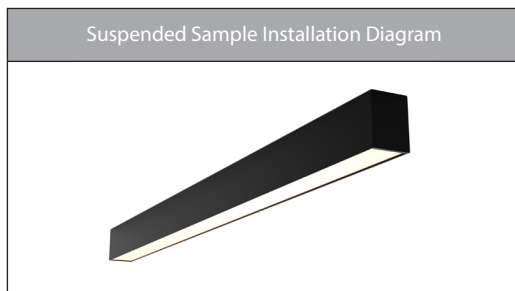

Suspended or Surface Mounted Aluminium Profile

Product Specifications

Material	Aluminium
Colour	Black or White
LED Strip Size	Up to 30mm x 6mm
Installation Type	Ceiling - Surface or Suspended
Diffuser Type	UV Stabilised PC Diffuser
Available Lengths	Up to 3000mm
IP Rating	IP20
Warranty	3 Years Replacement*

*Items ordered after 01-01-2022

Suspended or Surface Mounted Aluminium Profile

Product Specifications

Material	Aluminium
Colour	Black or White
LED Strip Size	Up to 30mm x 6mm
Installation Type	Ceiling - Surface or Suspended
Diffuser Type	UV Stabilised PC Diffuser
Available Lengths	Up to 3000mm
IP Rating	IP20
Warranty	3 Years Replacement*