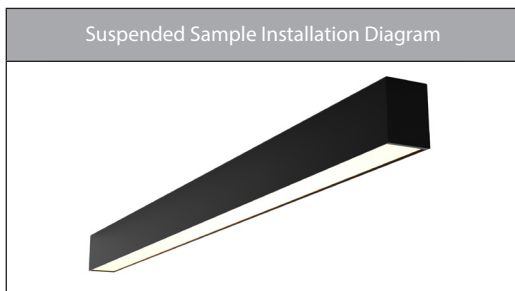

Suspended or Surface Mounted Aluminium Profile

Product Specifications

Material	Aluminium
Colour	Black or White
LED Strip Size	Up to 30mm x 6mm
Installation Type	Ceiling - Surface or Suspended
Diffuser Type	UV Stabilised PC Diffuser
Available Lengths	Up to 3000mm
IP Rating	IP20
Warranty	3 Years Replacement*

Product Ordering

Image	Part Number	Included
	HV9693-5270-BLK	Custom Cut Lengths up to 3000mm Supplied with Black Aluminium Profile, PC Diffuser + 2x end caps per length
	HV9693-5270-BLK-3M	3000mm Length - Supplied with Black Aluminium Profile, PC Diffuser + 6x End Caps
	HV9693-5270-WHT	Custom Cut Lengths up to 3000mm Supplied with White Aluminium Profile, PC Diffuser + 2x end caps per length
	HV9693-5270-WHT-3M	3000mm Length - Supplied with White Aluminium Profile, PC Diffuser + 6x End Caps

*Items ordered after 01-01-2022

Suspended or Surface Mounted Aluminium Profile

Product Specifications

Material	Aluminium
Colour	Black or White
LED Strip Size	Up to 30mm x 6mm
Installation Type	Ceiling - Surface or Suspended
Diffuser Type	UV Stabilised PC Diffuser
Available Lengths	Up to 3000mm
IP Rating	IP20
Warranty	3 Years Replacement*