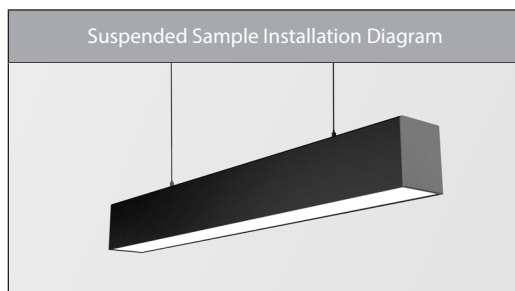

Suspended or Surface Mounted Aluminium Profile

Product Specifications

Material	Aluminium
Colour	Black or White
LED Strip Size	Up to 30mm x 6mm
Installation Type	Ceiling - Surface or Suspended
Diffuser Type	UV Stabilised PC Diffuser
Available Lengths	Up to 3000mm
IP Rating	IP20
Warranty	3 Years Replacement*

*Items ordered after 01-01-2022

Suspended or Surface Mounted Aluminium Profile

Product Specifications

Material	Aluminium
Colour	Black or White
LED Strip Size	Up to 30mm x 6mm
Installation Type	Ceiling - Surface or Suspended
Diffuser Type	UV Stabilised PC Diffuser
Available Lengths	Up to 3000mm
IP Rating	IP20
Warranty	3 Years Replacement*