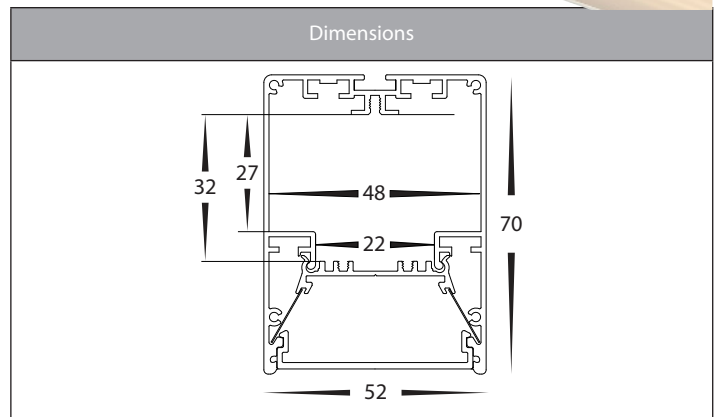

Suspended or Surface Mounted Aluminium Profile

Product Specifications

Material	Aluminium
Colour	Black or White
LED Strip Size	Up to 30mm x 6mm
Installation Type	Ceiling - Surface or Suspended
Diffuser Type	UV Stabilised PC Diffuser
Available Lengths	Up to 3000mm
IP Rating	IP20
Warranty	3 Years Replacement*

Product Ordering

Image	Part Number	Included
	HV9693-5270-BLK	Custom Cut Lengths up to 3000mm Supplied with Black Aluminium Profile, PC Diffuser + 2x end caps per length
	HV9693-5270-BLK-3M	3000mm Length - Supplied with Black Aluminium Profile, PC Diffuser + 6x End Caps
	HV9693-5270-WHT	Custom Cut Lengths up to 3000mm Supplied with White Aluminium Profile, PC Diffuser + 2x end caps per length
	HV9693-5270-WHT-3M	3000mm Length - Supplied with White Aluminium Profile, PC Diffuser + 6x End Caps

*Items ordered after 01-01-2022

Suspended or Surface Mounted Aluminium Profile

Product Specifications

Material	Aluminium
Colour	Black or White
LED Strip Size	Up to 30mm x 6mm
Installation Type	Ceiling - Surface or Suspended
Diffuser Type	UV Stabilised PC Diffuser
Available Lengths	Up to 3000mm
IP Rating	IP20
Warranty	3 Years Replacement*