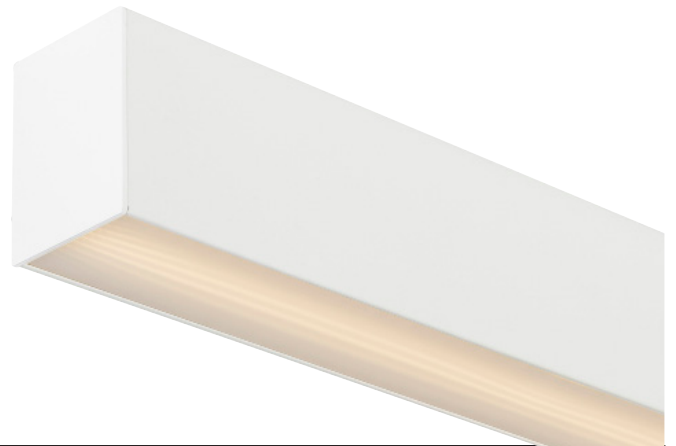

Suspended or Surface Mounted Aluminium Profile

Product Specifications

Material	Aluminium
Colour	Black or White
LED Strip Size	Up to 30mm x 6mm
Installation Type	Ceiling - Surface or Suspended
Diffuser Type	UV Stabilised PC Diffuser
Available Lengths	Up to 3000mm
IP Rating	IP20
Warranty	3 Years Replacement*

Product Ordering

Image	Part Number	Included
	HV9693-5270-BLK	Custom Cut Lengths up to 3000mm Supplied with Black Aluminium Profile, PC Diffuser + 2x end caps per length
	HV9693-5270-BLK-3M	3000mm Length - Supplied with Black Aluminium Profile, PC Diffuser + 6x End Caps
	HV9693-5270-WHT	Custom Cut Lengths up to 3000mm Supplied with White Aluminium Profile, PC Diffuser + 2x end caps per length
	HV9693-5270-WHT-3M	3000mm Length - Supplied with White Aluminium Profile, PC Diffuser + 6x End Caps

*Items ordered after 01-01-2022

Suspended or Surface Mounted Aluminium Profile

Product Specifications

Material	Aluminium
Colour	Black or White
LED Strip Size	Up to 30mm x 6mm
Installation Type	Ceiling - Surface or Suspended
Diffuser Type	UV Stabilised PC Diffuser
Available Lengths	Up to 3000mm
IP Rating	IP20
Warranty	3 Years Replacement*