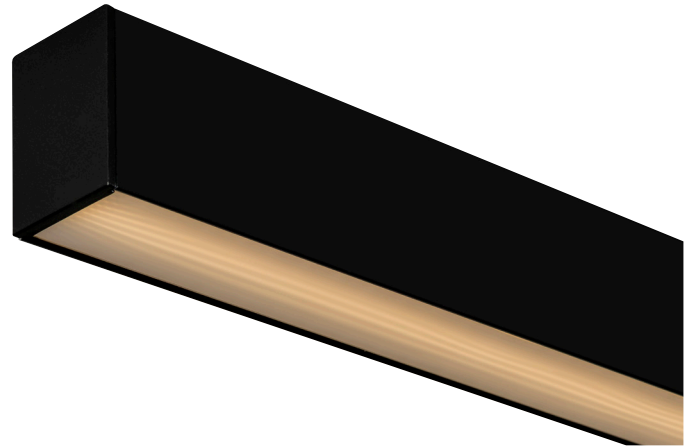

Suspended or Surface Mounted Aluminium Profile

Product Specifications

Material	Aluminium
Colour	Black or White
LED Strip Size	Up to 30mm x 6mm
Installation Type	Ceiling - Surface or Suspended
Diffuser Type	UV Stabilised PC Diffuser
Available Lengths	Up to 3000mm
IP Rating	IP20
Warranty	3 Years Replacement*

Product Ordering

Image	Part Number	Included
	HV9693-5270-BLK	Custom Cut Lengths up to 3000mm Supplied with Black Aluminium Profile, PC Diffuser + 2x end caps per length
	HV9693-5270-BLK-3M	3000mm Length - Supplied with Black Aluminium Profile, PC Diffuser + 6x End Caps
	HV9693-5270-WHT	Custom Cut Lengths up to 3000mm Supplied with White Aluminium Profile, PC Diffuser + 2x end caps per length
	HV9693-5270-WHT-3M	3000mm Length - Supplied with White Aluminium Profile, PC Diffuser + 6x End Caps

*Items ordered after 01-01-2022

Suspended or Surface Mounted Aluminium Profile

Product Specifications

Material	Aluminium
Colour	Black or White
LED Strip Size	Up to 30mm x 6mm
Installation Type	Ceiling - Surface or Suspended
Diffuser Type	UV Stabilised PC Diffuser
Available Lengths	Up to 3000mm
IP Rating	IP20
Warranty	3 Years Replacement*