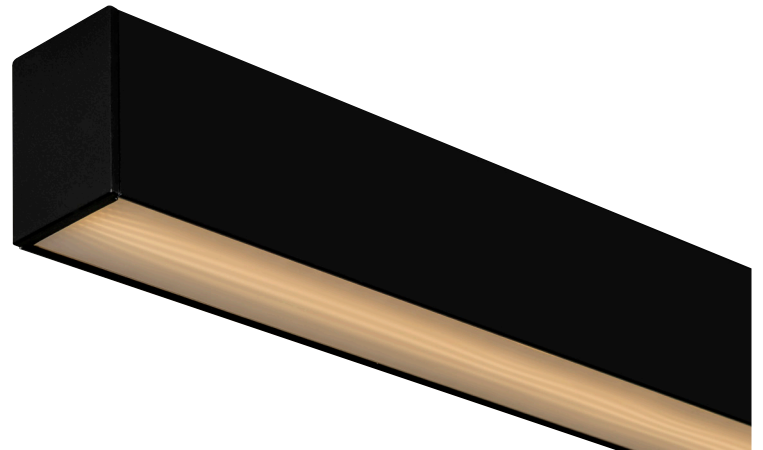

Suspended or Surface Mounted Aluminium Profile

Product Specifications

Material	Aluminium
Colour	Black or White
LED Strip Size	Up to 30mm x 6mm
Installation Type	Ceiling - Surface or Suspended
Diffuser Type	UV Stabilised PC Diffuser
Available Lengths	Up to 3000mm
IP Rating	IP20
Warranty	3 Years Replacement*

*Items ordered after 01-01-2022

Suspended or Surface Mounted Aluminium Profile

Product Specifications

Material	Aluminium
Colour	Black or White
LED Strip Size	Up to 30mm x 6mm
Installation Type	Ceiling - Surface or Suspended
Diffuser Type	UV Stabilised PC Diffuser
Available Lengths	Up to 3000mm
IP Rating	IP20
Warranty	3 Years Replacement*

Product Ordering

Image	Part Number	Included
	HV9693-5270-BLK	Custom Cut Lengths up to 3000mm Supplied with Black Aluminium Profile, PC Diffuser + 2x end caps per length
	HV9693-5270-BLK-3M	3000mm Length - Supplied with Black Aluminium Profile, PC Diffuser + 6x End Caps
	HV9693-5270-WHT	Custom Cut Lengths up to 3000mm Supplied with White Aluminium Profile, PC Diffuser + 2x end caps per length
	HV9693-5270-WHT-3M	3000mm Length - Supplied with White Aluminium Profile, PC Diffuser + 6x End Caps