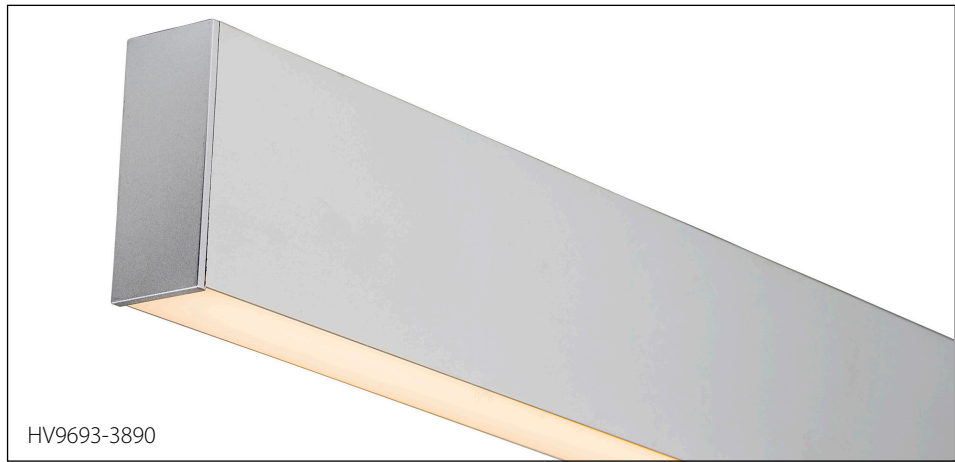

Surface Mounted or Suspended Aluminium Profile

PRODUCT SPECIFICATIONS

Material	Aluminium
Colours Available	Silver, Black or White
Suits LED Strip Size	Up to 30mm x 6mm
Available Lengths	Up to 3000mm
Installation Method	Surface Mounted or Suspended
IP Rating	IP20
Warranty	3 Years Replacement

DIMENSIONS

SAMPLE INSTALLATION DIAGRAM

SUSPENSION KIT TO SUIT

OPTIONAL LONG RUN DIFFUSER UP TO 20M

OPTIONAL BLACK DIFFUSER

JOINER TO SUIT

IMAGE	PART NUMBER	INCLUDED
	HV9693-3890	Custom cut lengths up to 3000mm* - Supplied with 2x end caps per length
	HV9693-3890-3M	3000mm Length - Supplied with 6x end caps
	HV9693-3890-BLK	Custom cut lengths up to 3000mm* - Supplied with 2x end caps per length
	HV9693-3890-BLK-3M	3000mm Length - Supplied with 6x end caps
	HV9693-3890-WHT	Custom cut lengths up to 3000mm* - Supplied with 2x end caps per length
	HV9693-3890-WHT-3M	3000mm Length - Supplied with 6x end caps