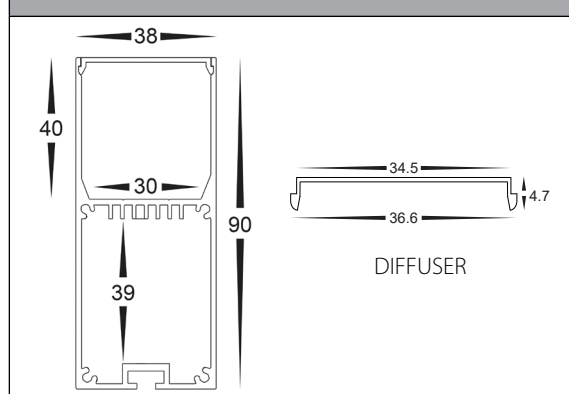

Surface Mounted or Suspended Aluminium Profile

PRODUCT SPECIFICATIONS

Material	Aluminium
Colours Available	Silver, Black or White
Suits LED Strip Size	Up to 30mm x 6mm
Available Lengths	Up to 3000mm
Installation Method	Surface Mounted or Suspended
IP Rating	IP20
Warranty	3 Years Replacement

DIMENSIONS

SAMPLE INSTALLATION DIAGRAM

SUSPENSION KIT TO SUIT

OPTIONAL LONG RUN DIFFUSER UP TO 20M

OPTIONAL BLACK DIFFUSER

JOINER TO SUIT

IMAGE	PART NUMBER	INCLUDED
	HV9693-3890	Custom cut lengths up to 3000mm* - Supplied with 2x end caps per length
	HV9693-3890-3M	3000mm Length - Supplied with 6x end caps
	HV9693-3890-BLK	Custom cut lengths up to 3000mm* - Supplied with 2x end caps per length
	HV9693-3890-BLK-3M	3000mm Length - Supplied with 6x end caps
	HV9693-3890-WHT	Custom cut lengths up to 3000mm* - Supplied with 2x end caps per length
	HV9693-3890-WHT-3M	3000mm Length - Supplied with 6x end caps

* Custom cut lengths will include end caps. eg 2000mm will be cut at 1955mm to allow for installation of end caps.

For More Information Contact Havit Lighting

143 Beauchamp Road
Matraville NSW 2036
Australia