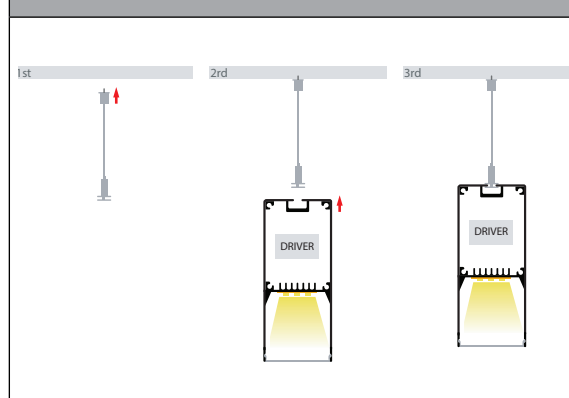

Surface Mounted or Suspended Aluminium Profile

PRODUCT SPECIFICATIONS

Material	Aluminium
Colours Available	Silver, Black or White
Suits LED Strip Size	Up to 30mm x 6mm
Available Lengths	Up to 3000mm
Installation Method	Surface Mounted or Suspended
IP Rating	IP20
Warranty	3 Years Replacement

DIMENSIONS

SAMPLE INSTALLATION DIAGRAM

SUSPENSION KIT TO SUIT

OPTIONAL LONG RUN DIFFUSER UP TO 20M

OPTIONAL BLACK DIFFUSER

JOINER TO SUIT

IMAGE	PART NUMBER	INCLUDED
	HV9693-3890	Custom cut lengths up to 3000mm* - Supplied with 2x end caps per length
	HV9693-3890-3M	3000mm Length - Supplied with 6x end caps
	HV9693-3890-BLK	Custom cut lengths up to 3000mm* - Supplied with 2x end caps per length
	HV9693-3890-BLK-3M	3000mm Length - Supplied with 6x end caps
	HV9693-3890-WHT	Custom cut lengths up to 3000mm* - Supplied with 2x end caps per length
	HV9693-3890-WHT-3M	3000mm Length - Supplied with 6x end caps