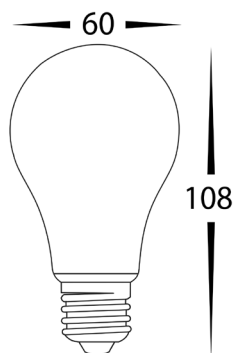

A60 Filament E27 LED Globe

PRODUCT SPECIFICATIONS

Name	Tivah
Material	Glass
Colour	Clear
IP Rating	IP20
Lamp Base	A60 E27 Filament
CRI	> 80
Wiring	Parallel
Dimmable	Yes - Triac Dimmable
Warranty	2 Years Replacement

COLOUR TEMP

2700K
4000K
5500K

IP RATING

APPROVAL

Dimensions

TO SUIT BAYSIDE EXTERIOR WALL LIGHT (HV3659)

PART NUMBER

COLOUR TEMP