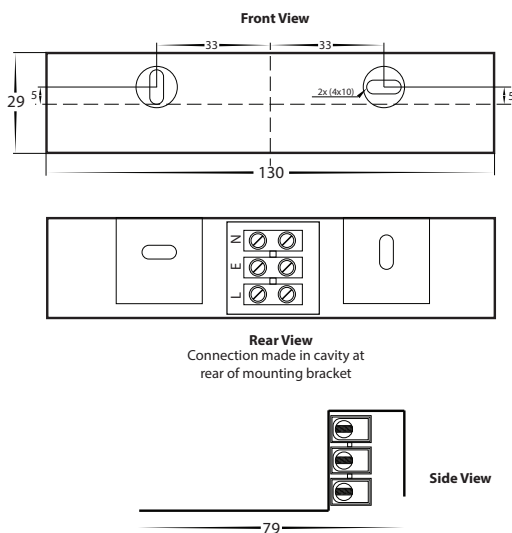

## Product Specifications

Name	Sunrise
Material	Plaster
Colour	White - Can be painted to any colour
IP Rating	IP20
Installation Type	Wall - Surface Mounted
Lamp Base	E14
Max Wattage	40w
Protection Class	1 - Requires Earth
Lamp Expectancy	<30,000hrs
Diffuser Type	Clear Glass
CRI	CRI>80
Dimmable	No - Not with supplied globes
Warranty	3 Years Replacement*

Mounting Bracket

Dimensions

## Product Ordering

Part Number	Colour Temp	Lumens	Input Voltage	Beam Angle	Included LED	Barcode
<b>HV8070W</b>	3000K	220lm	240v AC	120°	3w E14 LED	9350418011664
<b>HV8070C</b>	5500K	240lm	240v AC	120°	3w E14 LED	9350418011657