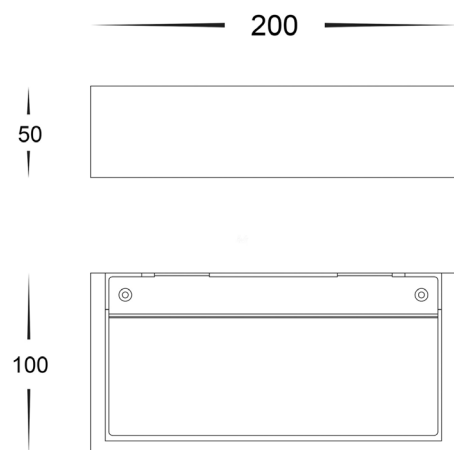

## Product Specifications

Name	Sunrise
Material	Plaster
Colour	White - Can be painted to any colour
IP Rating	IP20
Installation Type	Wall - Surface Mounted
Lamp Base	E14
Max Wattage	40w
Protection Class	1 - Requires Earth
Lamp Expectancy	<30,000hrs
Diffuser Type	Clear Glass
CRI	CRI>80
Dimmable	No - Not with supplied globes
Warranty	3 Years Replacement*

Mounting Bracket

Dimensions