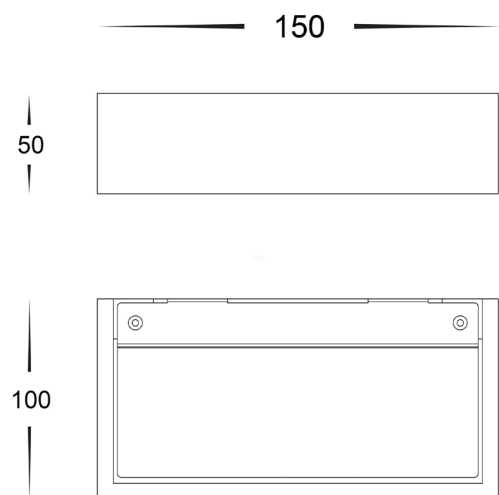

Sunrise Plaster Uplighter Wall Lights

Product Specifications

Name	Sunrise
Material	Plaster
Colour	White - Can be painted to any colour
IP Rating	IP20
Installation Type	Wall - Surface Mounted
Lamp Base	G9
Max Wattage	25w
Protection Class	1 - Requires Earth
Lamp Expectancy	<30,000hrs
Diffuser Type	Clear Glass
CRI	CRI>80
Dimmable	No - Not with supplied globes
Warranty	3 Years Replacement*

Connection made in cavity at rear of mounting bracket

Mounting Bracket

Dimensions

Product Ordering

Part Number	Colour Temp	Lumens	Input Voltage	Beam Angle	Included LED	Barcode
HV8069W	3000K	120lm	240v AC	120°	2w G9 LED	9350418011633
HV8069C	5500K	130lm	240v AC	120°	2w G9 LED	9350418011626