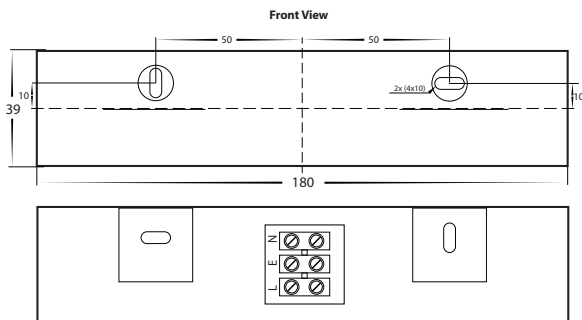

Sunrise Plaster Uplighter Wall Lights

Product Specifications

Name	Sunrise
Material	Plaster
Colour	White - Can be painted to any colour
IP Rating	IP20
Installation Type	Wall - Surface Mounted
Lamp Base	G9
Max Wattage	25w
Protection Class	1 - Requires Earth
Lamp Expectancy	<30,000hrs
Diffuser Type	Clear Glass
CRI	CRI>80
Dimmable	No - Not with supplied globes
Warranty	3 Years Replacement*

Connection made in cavity at rear of mounting bracket

Mounting Bracket

Dimensions

Product Ordering

Part Number	Colour Temp	Lumens	Input Voltage	Beam Angle	Included LED	Barcode
HV8069W	3000K	120lm	240v AC	120°	2w G9 LED	9350418011633
HV8069C	5500K	130lm	240v AC	120°	2w G9 LED	9350418011626