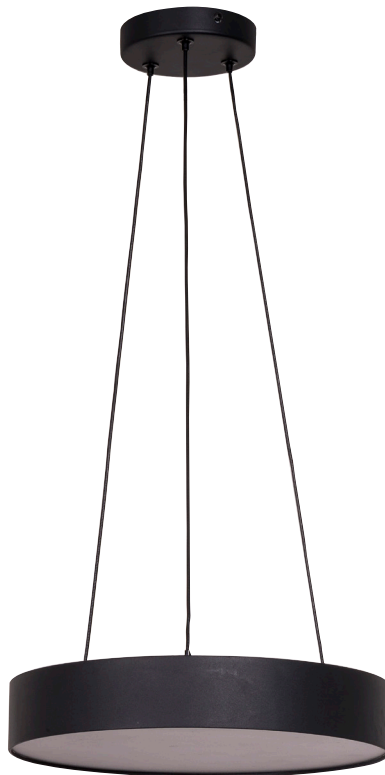

Nella 320mm 30w Round Pendant

PRODUCT SPECIFICATIONS

Name	Nella
Material	Aluminium
Colour	Black or White
IP Rating	IP20
Lamp Base	Built in TRI Colour LED
CRI:	>90
Beam Angle	120°
Dimmable	Triac Dimmable
Warranty	3 Years Replacement*

COLOUR TEMP

IP RATING

APPROVAL

DIMENSIONS

IMAGE	PART NUMBER	COLOUR TEMP	LUMENS	INPUT VOLTAGE	BEAM ANGLE	INCLUDED LED
	HV5893T-BLK-PDT	3000K 4000K 5500K	2055lm 2130lm 2210lm	240V AC (Integral Driver)	120°	TRI Colour Built in 30W LED
	HV5893T-WHT-PDT	3000K 4000K 5500K	2055lm 2130lm 2210lm	240V AC (Integral Driver)	120°	TRI Colour Built in 30W LED