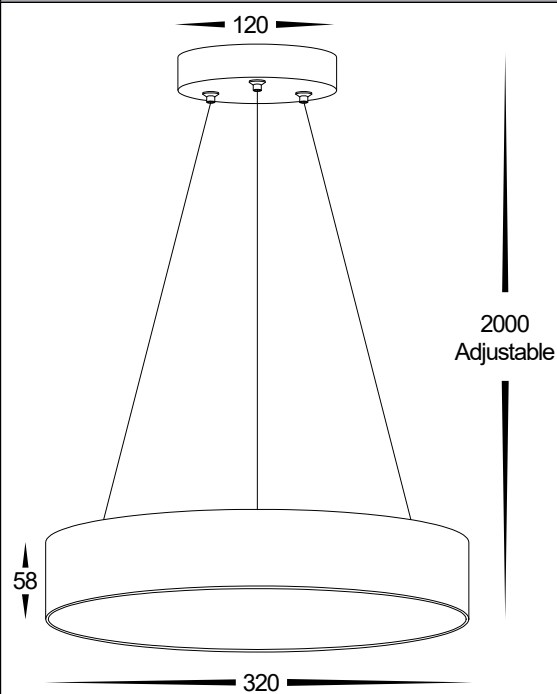

Nella 320mm 30w Round Pendant

PRODUCT SPECIFICATIONS

Name	Nella
Material	Aluminium
Colour	Black or White
IP Rating	IP20
Lamp Base	Built in TRI Colour LED
CRI:	>90
Beam Angle	120°
Dimmable	Triac Dimmable
Warranty	3 Years Replacement*

COLOUR TEMP

IP RATING

APPROVAL

DIMENSIONS

IMAGE	PART NUMBER	COLOUR TEMP	LUMENS	INPUT VOLTAGE	BEAM ANGLE	INCLUDED LED
	HV5893T-BLK-PDT	3000K 4000K 5500K	2055lm 2130lm 2210lm	240V AC (Integral Driver)	120°	TRI Colour Built in 30W LED
	HV5893T-WHT-PDT	3000K 4000K 5500K	2055lm 2130lm 2210lm	240V AC (Integral Driver)	120°	TRI Colour Built in 30W LED