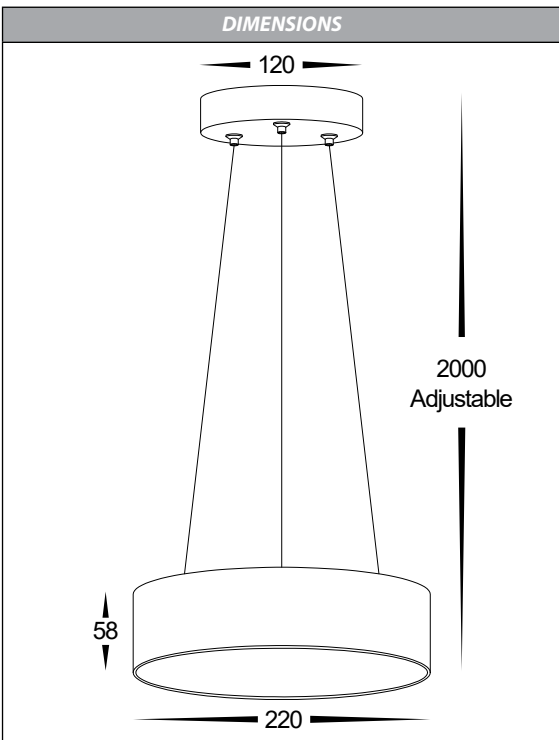

## PRODUCT SPECIFICATIONS

Name	Nella
Material	Aluminium
Colour	Black or White
IP Rating	IP20
Lamp Base	Built in TRI Colour LED
CRI:	>90
Beam Angle	120°
Dimmable	Triac Dimmable
Warranty	3 Years Replacement*

COLOUR TEMP	IP RATING	APPROVAL
 3000K 4000K 5500K		

IMAGE	PART NUMBER	COLOUR TEMP	LUMENS	INPUT VOLTAGE	BEAM ANGLE	INCLUDED LED
	HV5892T-BLK-PDT	3000K 4000K 5500K	1214lm 1345lm 1251lm	240V AC (Integral Driver)	120°	TRI Colour Built in 20W LED
	HV5892T-WHT-PDT	3000K 4000K 5500K	1214lm 1345lm 1251lm	240V AC (Integral Driver)	120°	TRI Colour Built in 20W LED